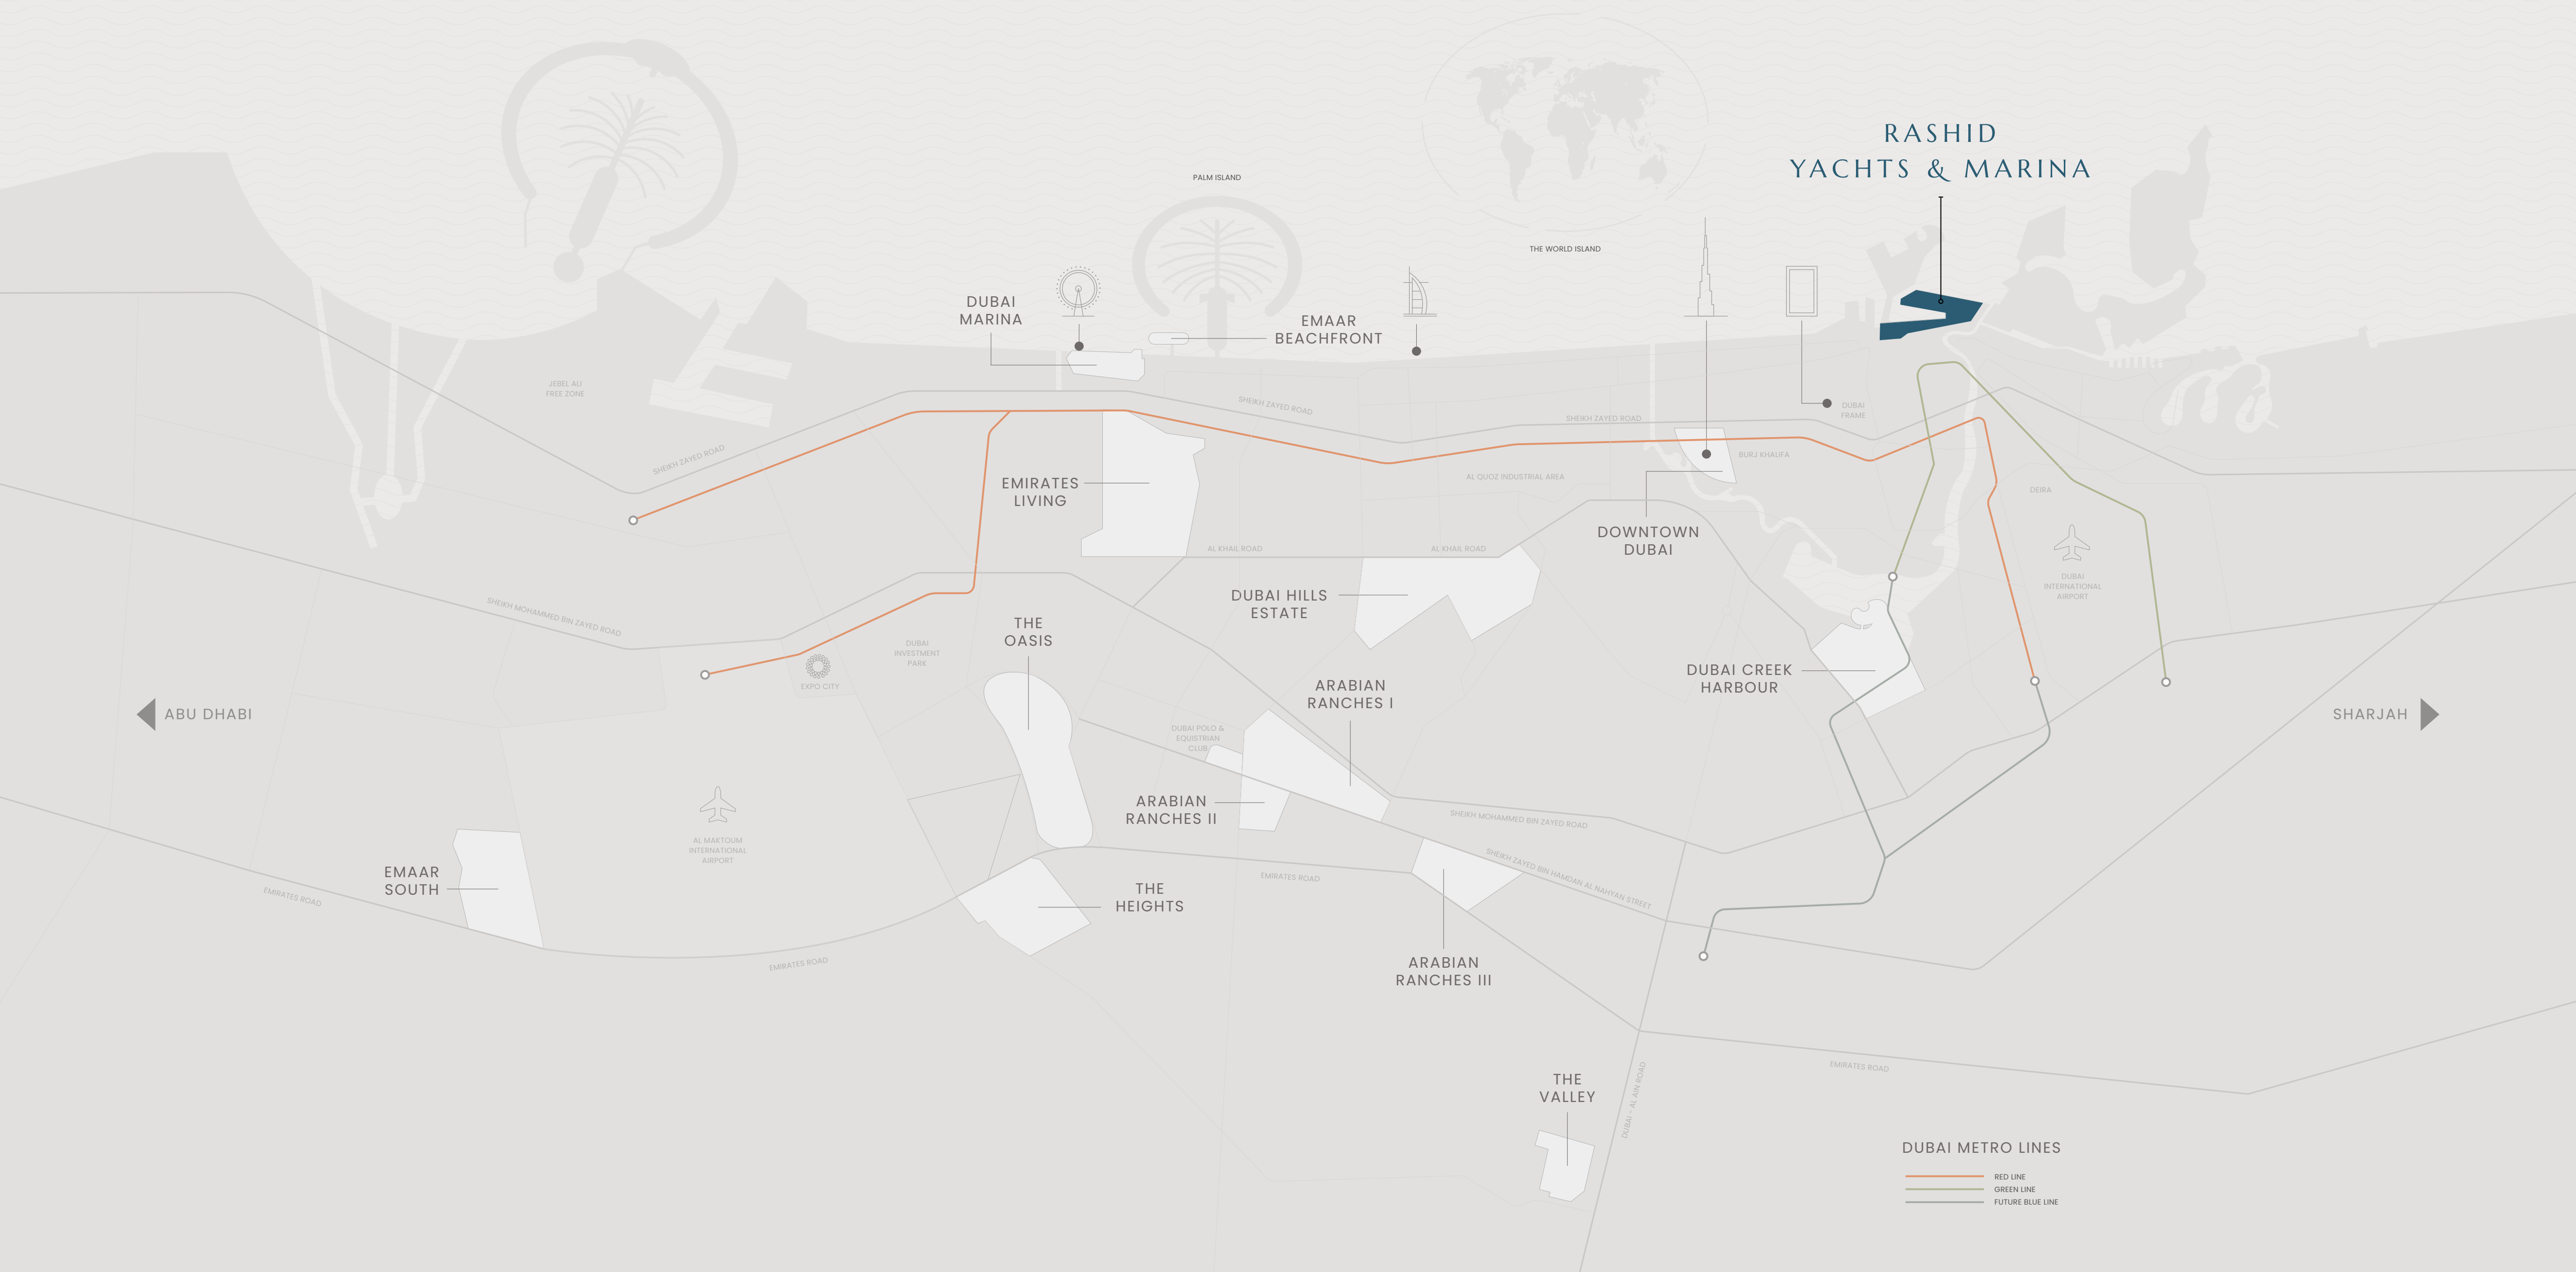

PORTO VIEW

RASHID YACHTS & MARINA

EMAAR

Where Elegance *Anchors*
in Dubai's Heart

Rashid *Yachts* and Marina

Rashid Yachts & Marina is the new global destination for discerning yacht owners to experience Dubai's buzzing scene in an elegant environment where beauty and luxury collide. Designed to encapsulate the ultimate modern waterfront architecture, it combines luxury residences and a full-service marina with an appealing mix of restaurants and shops, creating a unique definition of living at sea.

Generous Promenades

Qe2 Hotel

Signature Hotels

World-Class Superyacht Marina

Perfectly Connected

20 min from
Dubai Int'l Airport

22 min from
Downtown Dubai

22 min from
Al Sabkha Gold Souq

32 min from
Dubai Marina

RASHID
YACHTS & MARINA

DUBAI METRO LINES
— RED LINE
— GREEN LINE
— FUTURE BLUE LINE

Welcome to

PORTO VIEW

RASHID YACHTS & MARINA

Welcome to Porto View, a haven of elegance and tranquillity tucked within the idyllic Rashid Yachts & Marina. Here, life flows seamlessly between the sparkling marina and the azure waters beyond, creating a sanctuary where every moment feels like a breath of fresh air. Situated steps away from Dubai's historic district, this unique development serves as a nexus between the storied traditions of old Dubai and the boundless opportunities of the new.

Life in Full View
at the Waterfront

Just minutes from the heart of the city, this exclusive enclave offers residents a strategic position with easy access to both historical landmarks and modern amenities, fostering a sense of connection and vitality unlike any other.