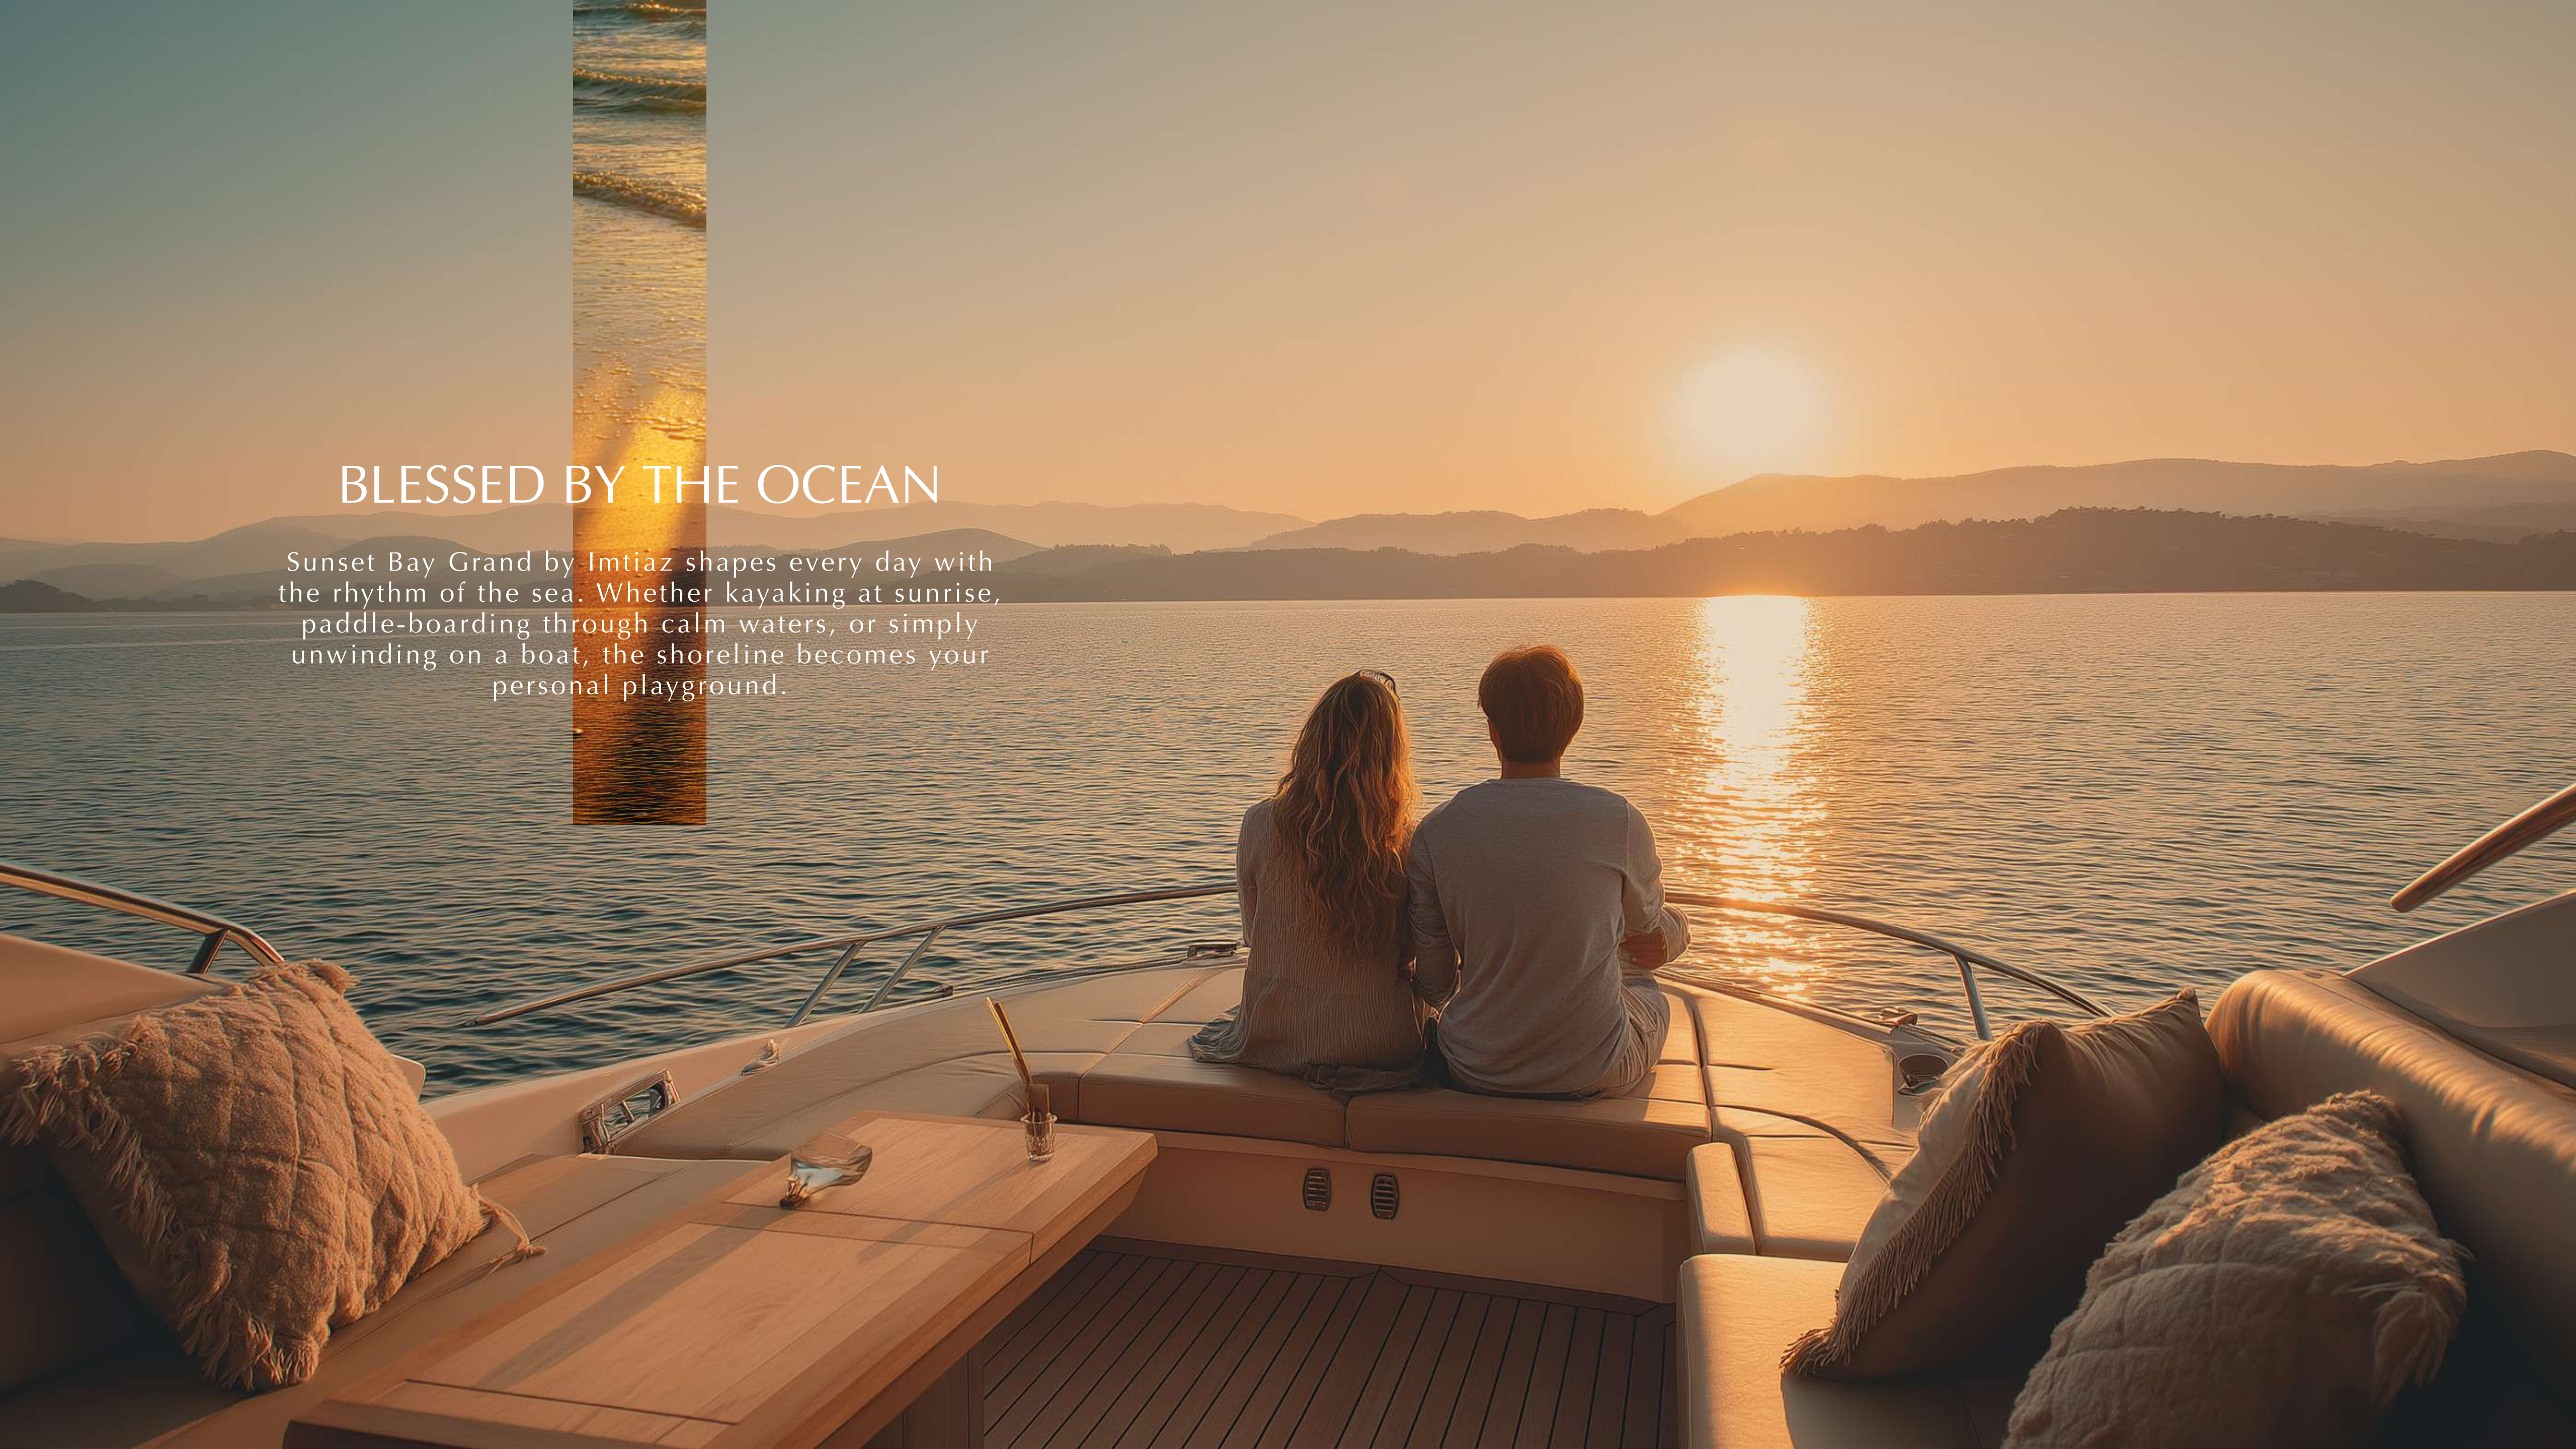

BLESSED BY THE OCEAN

Sunset Bay Grand by Imtiaz shapes every day with the rhythm of the sea. Whether kayaking at sunrise, paddle-boarding through calm waters, or simply unwinding on a boat, the shoreline becomes your personal playground.