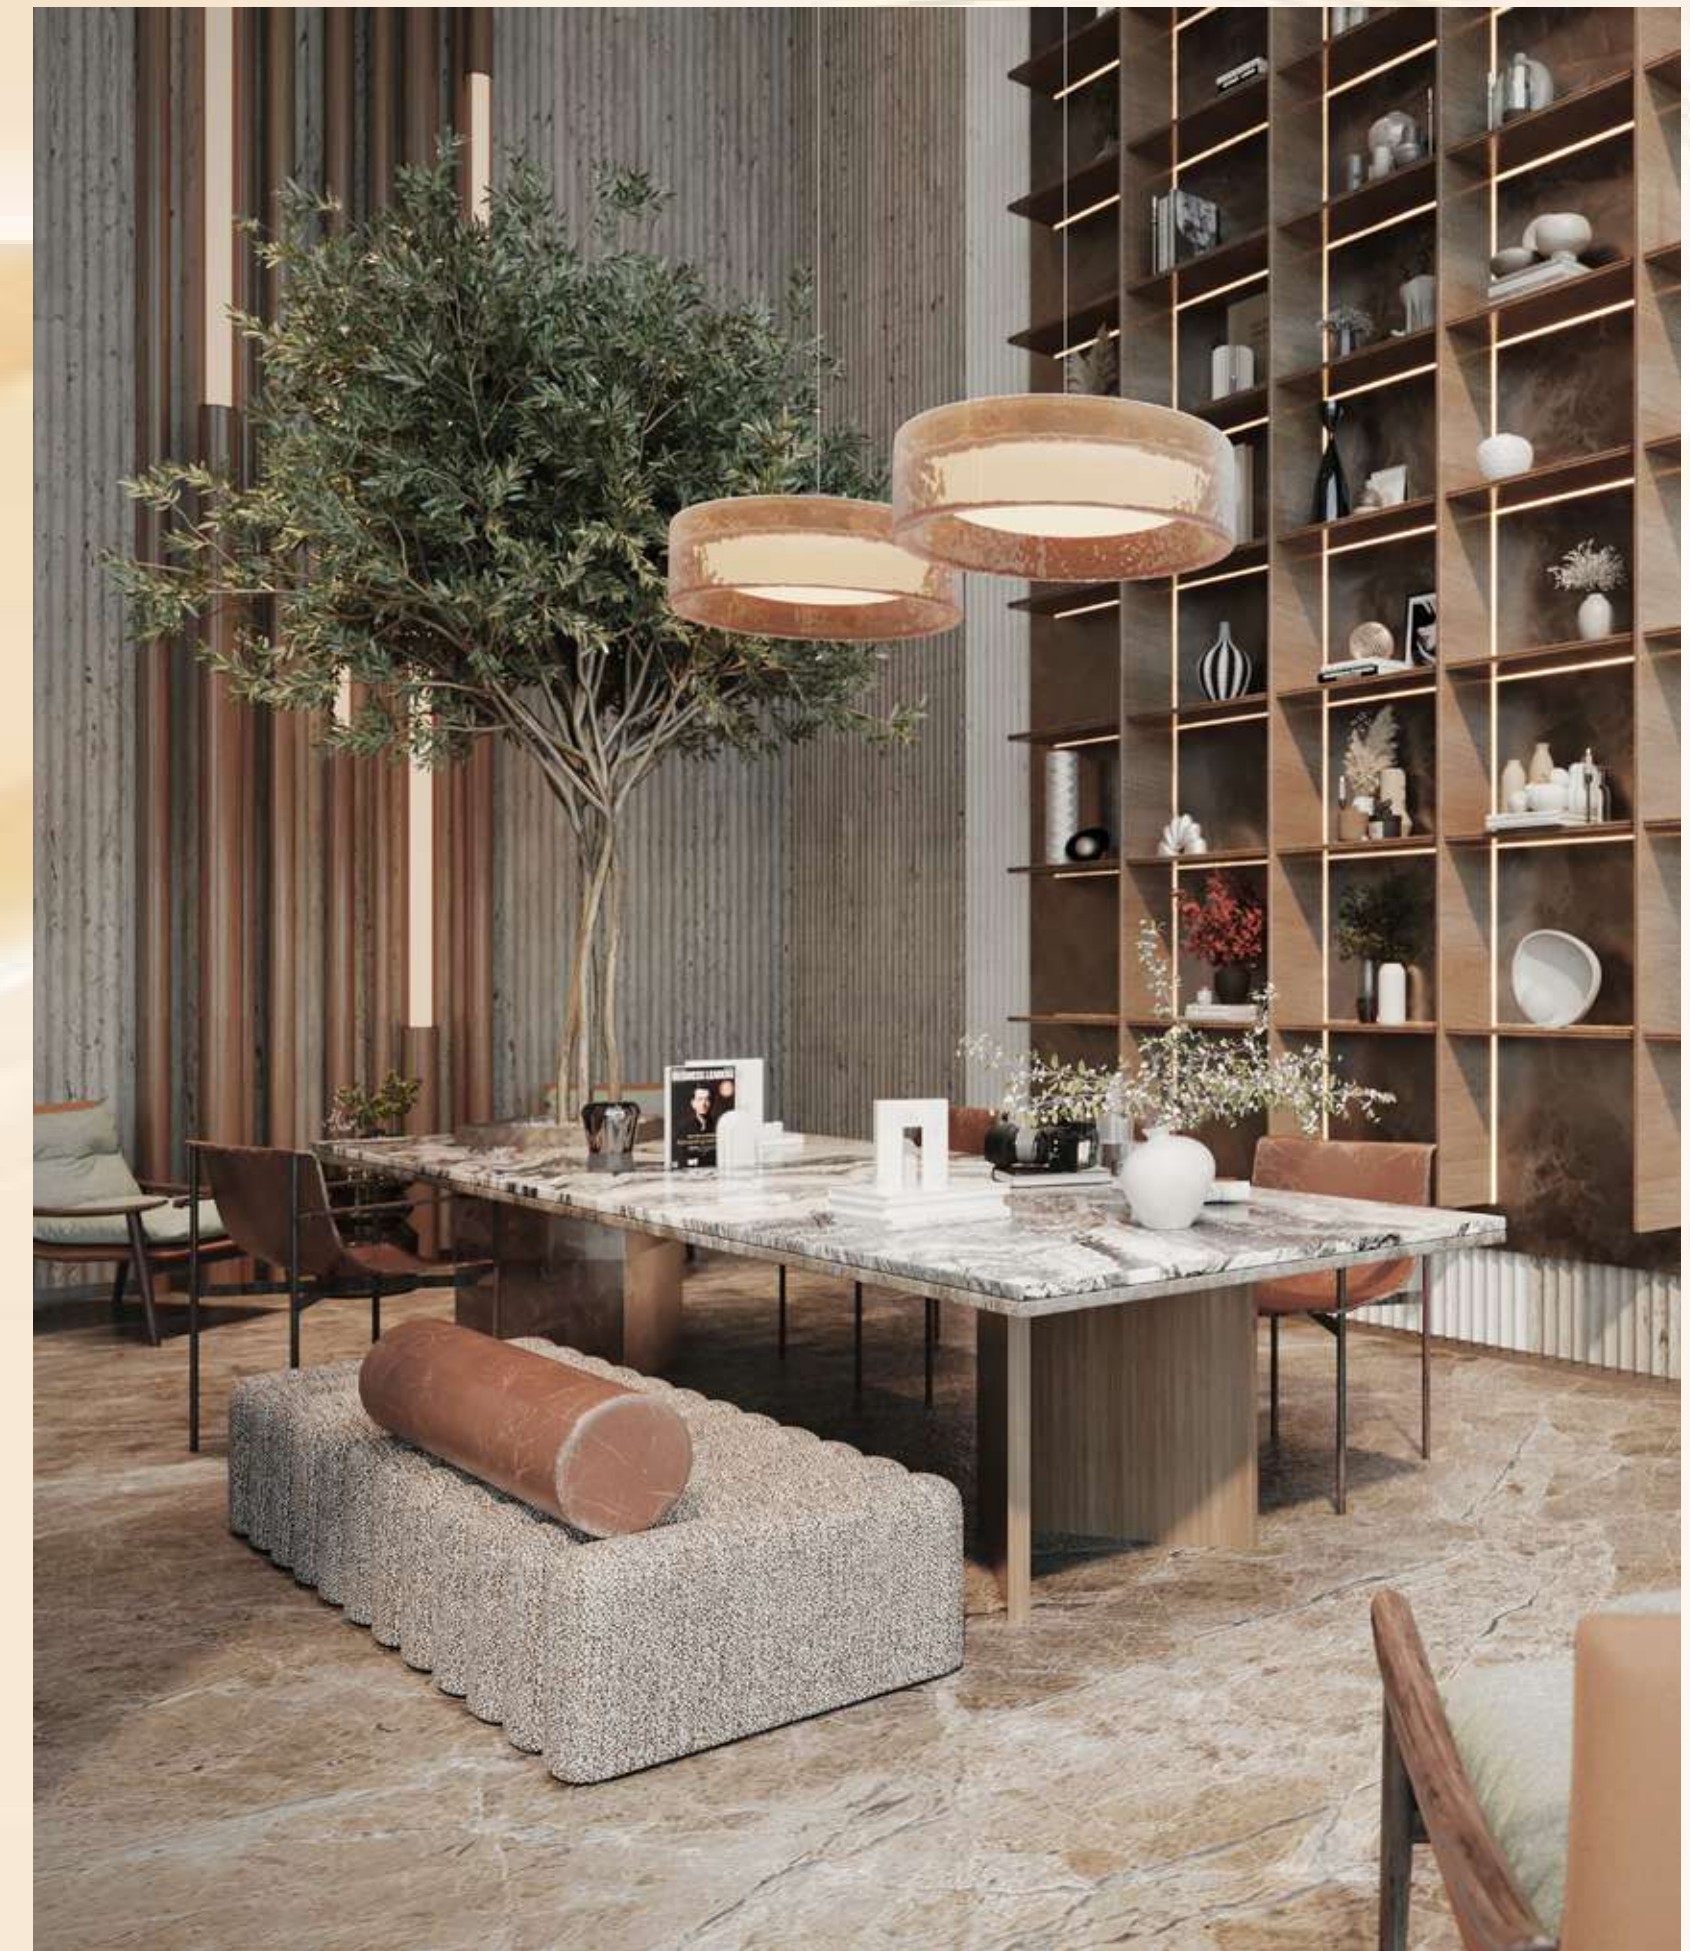

A modern lounge interior featuring a series of arches and a couple sitting at a table. The space is warmly lit with ambient lighting and features contemporary furniture, including armchairs and a sofa. The walls are covered in vertical wood slats, and the overall atmosphere is sophisticated and inviting.

WHERE CONVERSATIONS FLOW

Sunset Bay Grand by Imtiaz is a social anchor, thoughtfully designed for connection and ease. Its warm textures and inviting lounges inspire shared moments and quiet conversations.