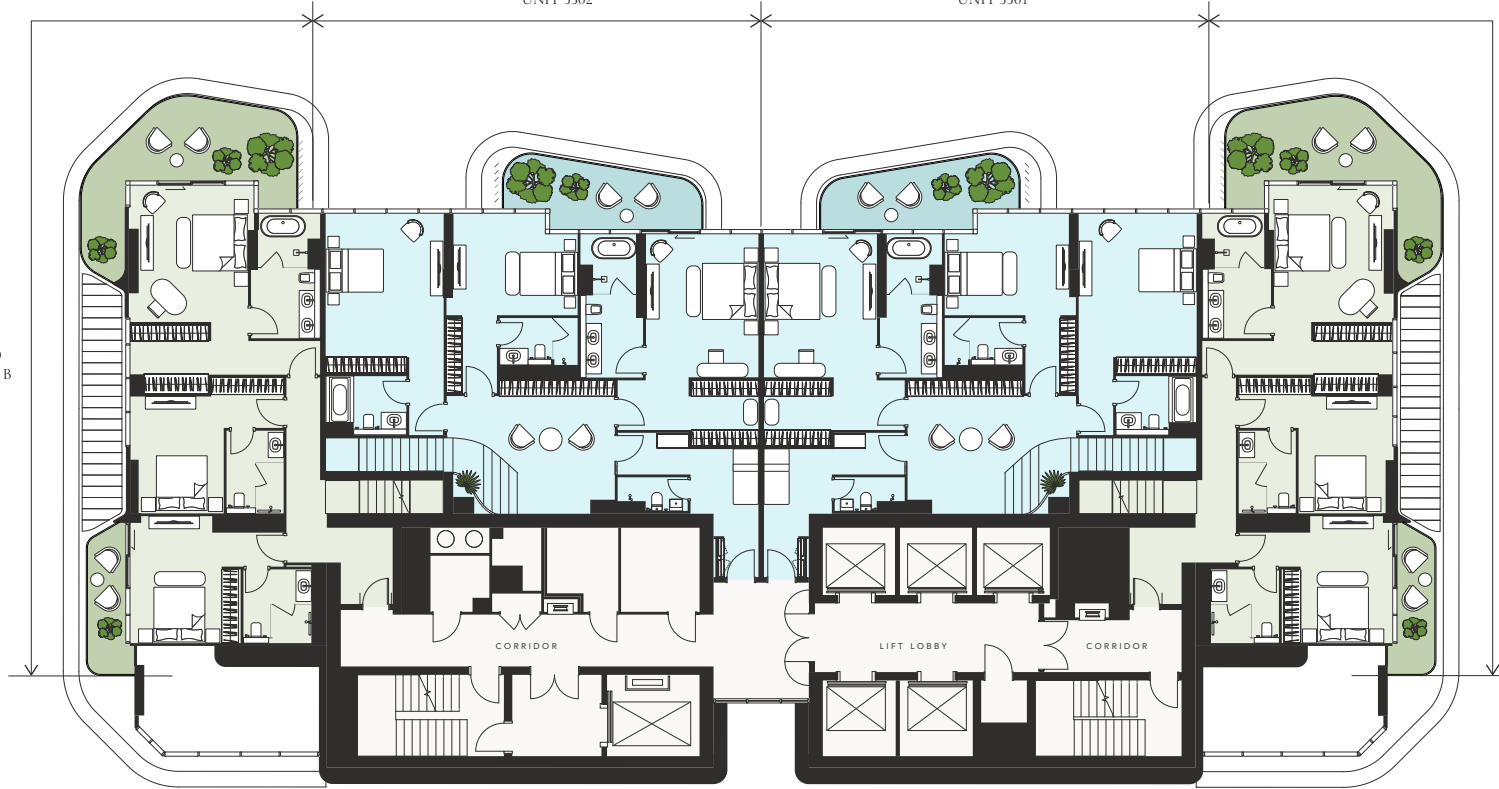

D3 Community View

D3 &  
Ras Al Khor View

4BED+MAID  
PENTHOUSE F  
UNIT 3402

Pool, Canal &  
SZR Skyline View

4BED+MAID  
PENTHOUSE E  
UNIT 3401

D3 Community View

Panoramic Canal &  
Burj Khalifa View

D3 &  
Ras Al Khor View

4BED+MAID  
PENTHOUSE D  
UNIT 3502

Pool, Canal &  
SZR Skyline View

4BED+MAID  
PENTHOUSE C  
UNIT 3501

D3 Community View

Panoramic Canal &  
Burj Khalifa View

4BED+MAID  
PENTHOUSE D  
UNIT 3502

4BED+MAID  
PENTHOUSE C  
UNIT 3501

D3 &  
Ras Al Khor View

4BED+MAID  
PENTHOUSE B  
UNIT 3702

4BED+MAID  
PENTHOUSE A  
UNIT 3701

Pool, Canal &  
SZR Skyline View

D3 Community View

Panoramic Canal &  
Burj Khalifa View

D3 &  
Ras Al Khor View

4BED+MAID  
PENTHOUSE B  
UNIT 3702

Pool, Canal &  
SZR Skyline View

4BED+MAID  
PENTHOUSE A  
UNIT 3701

D3 Community View

Panoramic Canal &  
Burj Khalifa View

4BED+MAID  
PENTHOUSE B BALCONY  
UNIT 3702

4BED+MAID  
PENTHOUSE A BALCONY  
UNIT 3701