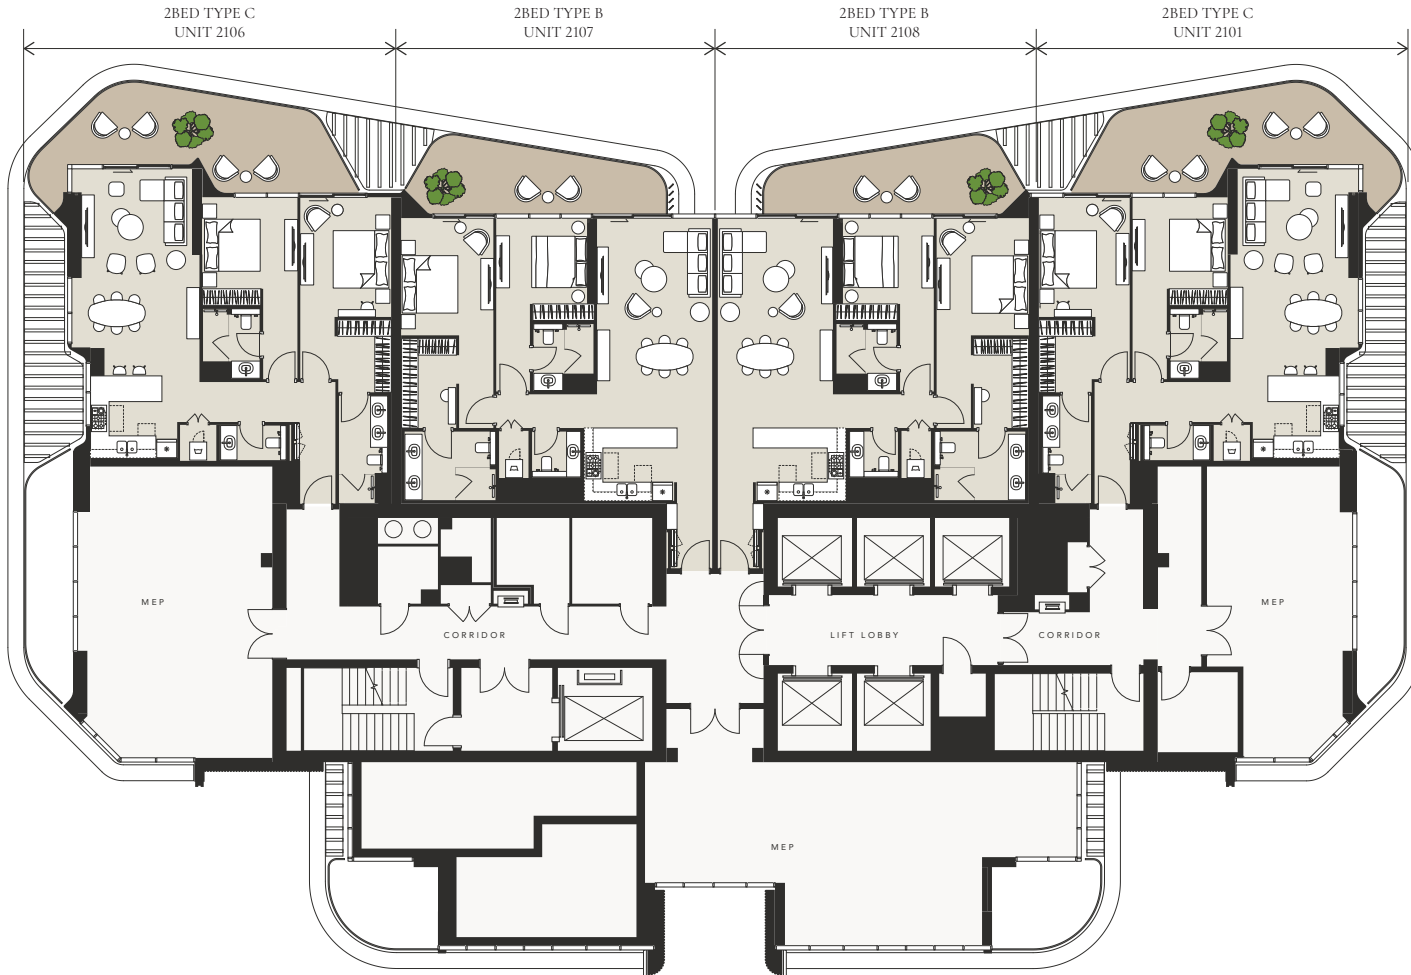

Panoramic Canal &  
Burj Khalifa View

D3 &  
Ras Al Khor View

Pool, Canal &  
SZR Skyline View

D3  
Community View

Panoramic Canal &  
Burj Khalifa View

D3 &  
Ras Al Khor View

Pool, Canal &  
SZR Skyline View

D3 Community View

D3 &  
Ras Al Khor View

4BED+MAID  
PENTHOUSE F  
UNIT 3402

Pool, Canal &  
SZR Skyline View

4BED+MAID  
PENTHOUSE E  
UNIT 3401

D3 Community View

Panoramic Canal &  
Burj Khalifa View

D3 &  
Ras Al Khor View

4BED+MAID  
PENTHOUSE D  
UNIT 3502

Pool, Canal &  
SZR Skyline View

4BED+MAID  
PENTHOUSE C  
UNIT 3501

D3 Community View

Panoramic Canal &  
Burj Khalifa View

4BED+MAID  
PENTHOUSE D  
UNIT 3502

4BED+MAID  
PENTHOUSE C  
UNIT 3501

D3 &  
Ras Al Khor View

4BED+MAID  
PENTHOUSE B  
UNIT 3702

4BED+MAID  
PENTHOUSE A  
UNIT 3701

Pool, Canal &  
SZR Skyline View

D3 Community View

Panoramic Canal &  
Burj Khalifa View

D3 &  
Ras Al Khor View