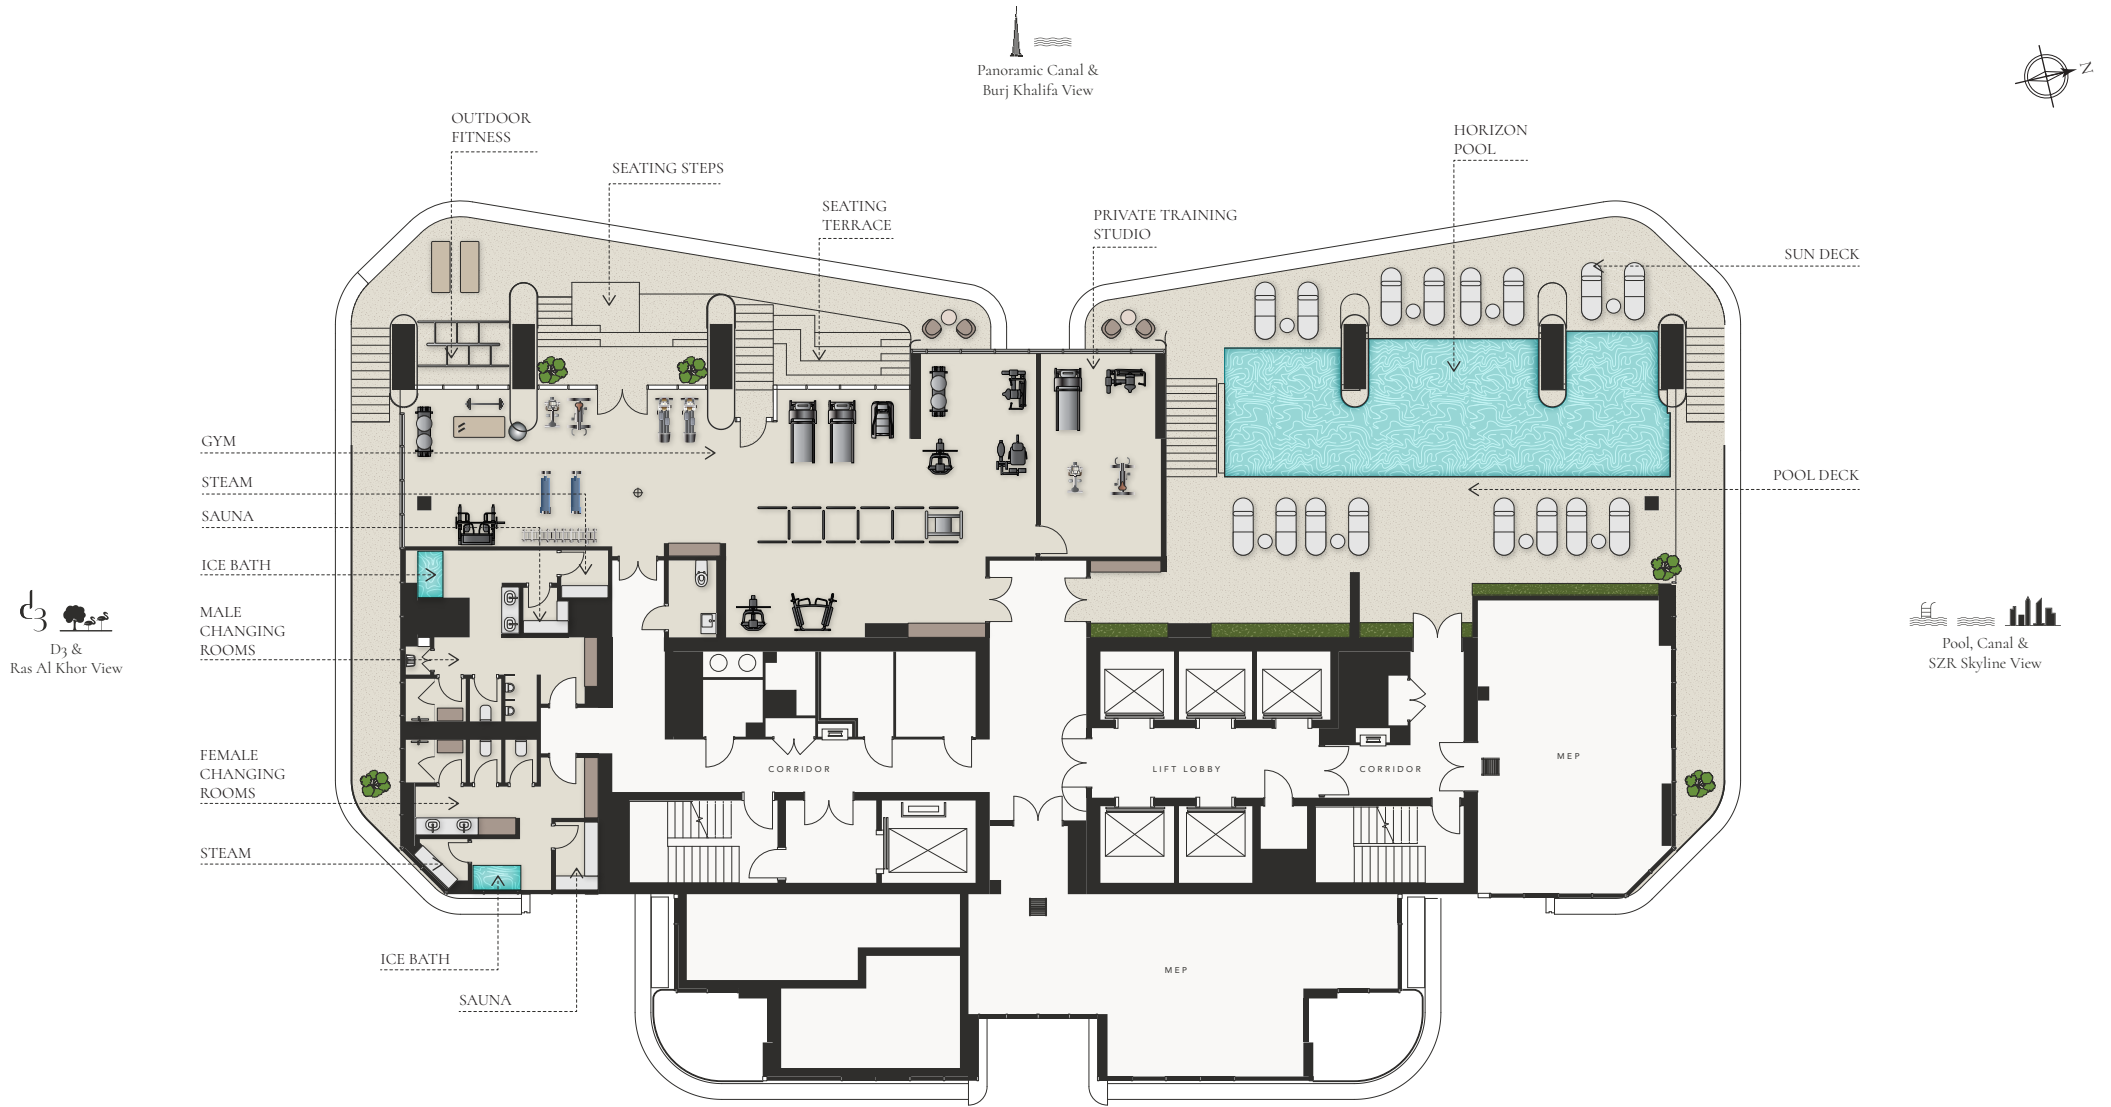

Panoramic Canal &  
Burj Khalifa View

D3 &  
Ras Al Khor View

Pool, Canal &  
SZR Skyline View

D3  
Community View

Panoramic Canal &  
Burj Khalifa View

D3 &  
Ras Al Khor View

Pool, Canal &  
SZR Skyline View

D3 Community View

D3 &  
Ras Al Khor View

4BED+MAID  
PENTHOUSE F  
UNIT 3402

Pool, Canal &  
SZR Skyline View

4BED+MAID  
PENTHOUSE E  
UNIT 3401

D3 Community View

Panoramic Canal &  
Burj Khalifa View

D3 &  
Ras Al Khor View

4BED+MAID  
PENTHOUSE D  
UNIT 3502

Pool, Canal &  
SZR Skyline View

4BED+MAID  
PENTHOUSE C  
UNIT 3501

D3 Community View

Panoramic Canal &  
Burj Khalifa View

4BED+MAID  
PENTHOUSE D  
UNIT 3502

4BED+MAID  
PENTHOUSE C  
UNIT 3501

D3 &  
Ras Al Khor View

4BED+MAID  
PENTHOUSE B  
UNIT 3702

4BED+MAID  
PENTHOUSE A  
UNIT 3701

Pool, Canal &  
SZR Skyline View

D3 Community View

Panoramic Canal &  
Burj Khalifa View

D3 &  
Ras Al Khor View