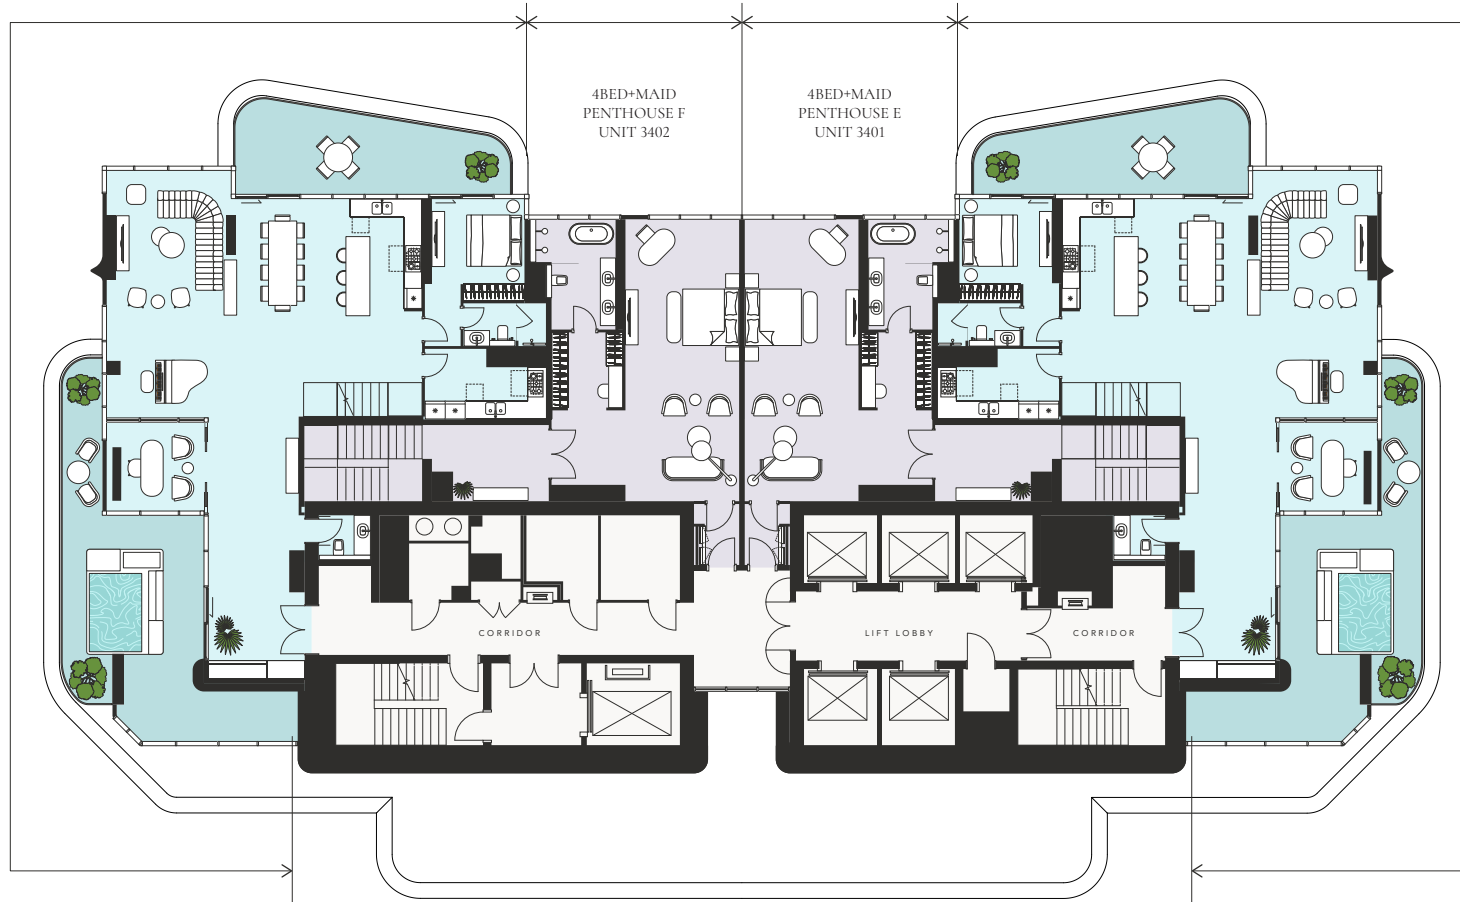

D3 Community View

D3 &  
Ras Al Khor View

4BED+MAID  
PENTHOUSE F  
UNIT 3402

Pool, Canal &  
SZR Skyline View

4BED+MAID  
PENTHOUSE E  
UNIT 3401

D3 Community View

Panoramic Canal &  
Burj Khalifa View

D3 &  
Ras Al Khor View

4BED+MAID  
PENTHOUSE D  
UNIT 3502

Pool, Canal &  
SZR Skyline View

4BED+MAID  
PENTHOUSE C  
UNIT 3501

D3 Community View

Panoramic Canal &  
Burj Khalifa View

4BED+MAID  
PENTHOUSE D  
UNIT 3502

4BED+MAID  
PENTHOUSE C  
UNIT 3501

D3 &  
Ras Al Khor View

4BED+MAID  
PENTHOUSE B  
UNIT 3702

4BED+MAID  
PENTHOUSE A  
UNIT 3701

Pool, Canal &  
SZR Skyline View

D3 Community View

Panoramic Canal &  
Burj Khalifa View

D3 &  
Ras Al Khor View