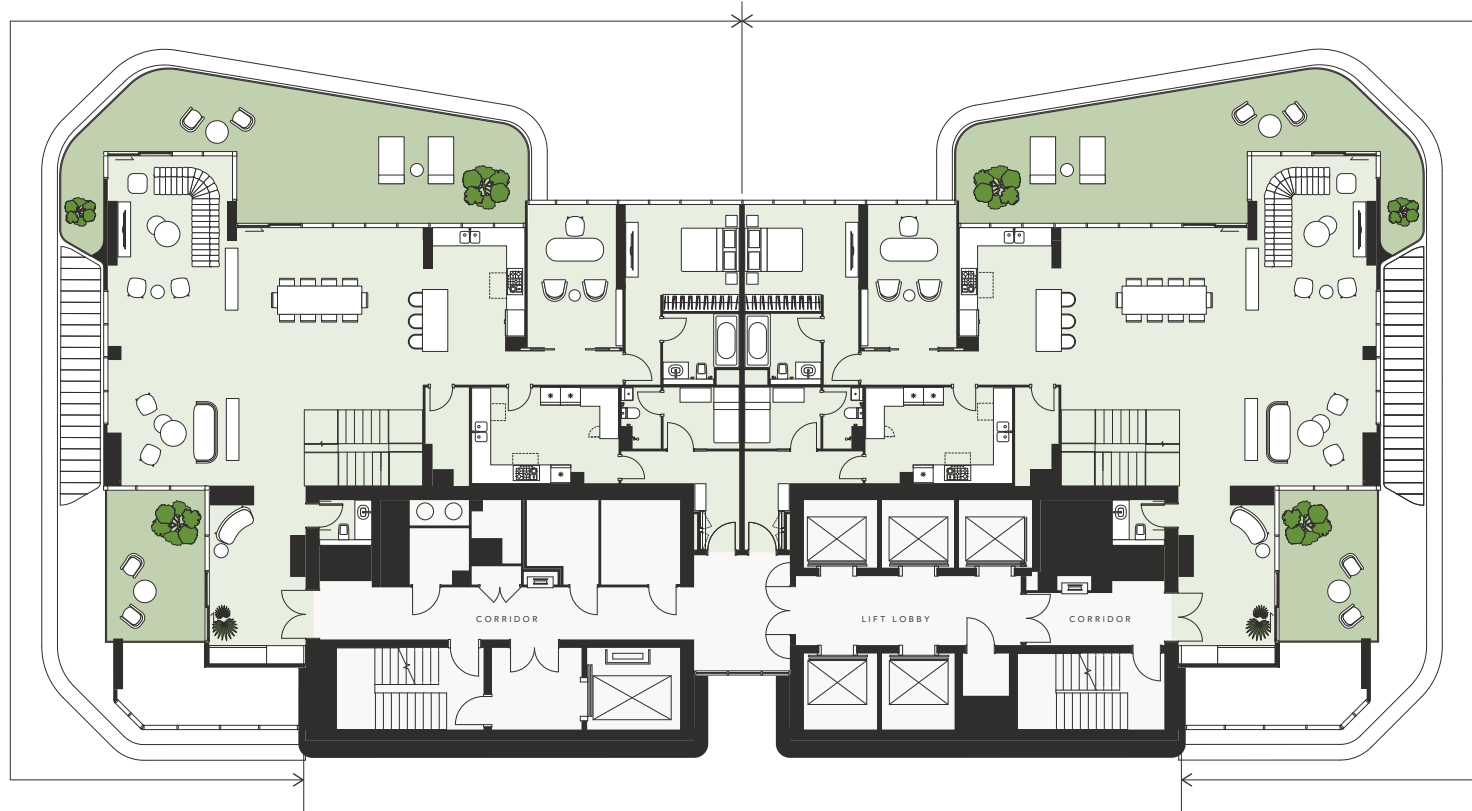

4BED+MAID  
PENTHOUSE D  
UNIT 3502

Pool, Canal &  
SZR Skyline View

4BED+MAID  
PENTHOUSE C  
UNIT 3501

D3 Community View

Panoramic Canal &  
Burj Khalifa View

4BED+MAID  
PENTHOUSE D  
UNIT 3502

4BED+MAID  
PENTHOUSE C  
UNIT 3501

D3 &  
Ras Al Khor View

4BED+MAID  
PENTHOUSE B  
UNIT 3702

4BED+MAID  
PENTHOUSE A  
UNIT 3701

Pool, Canal &  
SZR Skyline View

D3 Community View

Panoramic Canal &  
Burj Khalifa View

D3 &  
Ras Al Khor View

4BED+MAID  
PENTHOUSE B  
UNIT 3702

Pool, Canal &  
SZR Skyline View

4BED+MAID  
PENTHOUSE A  
UNIT 3701

D3 Community View

Panoramic Canal &  
Burj Khalifa View

4BED+MAID  
PENTHOUSE B BALCONY  
UNIT 3702

4BED+MAID  
PENTHOUSE A BALCONY  
UNIT 3701