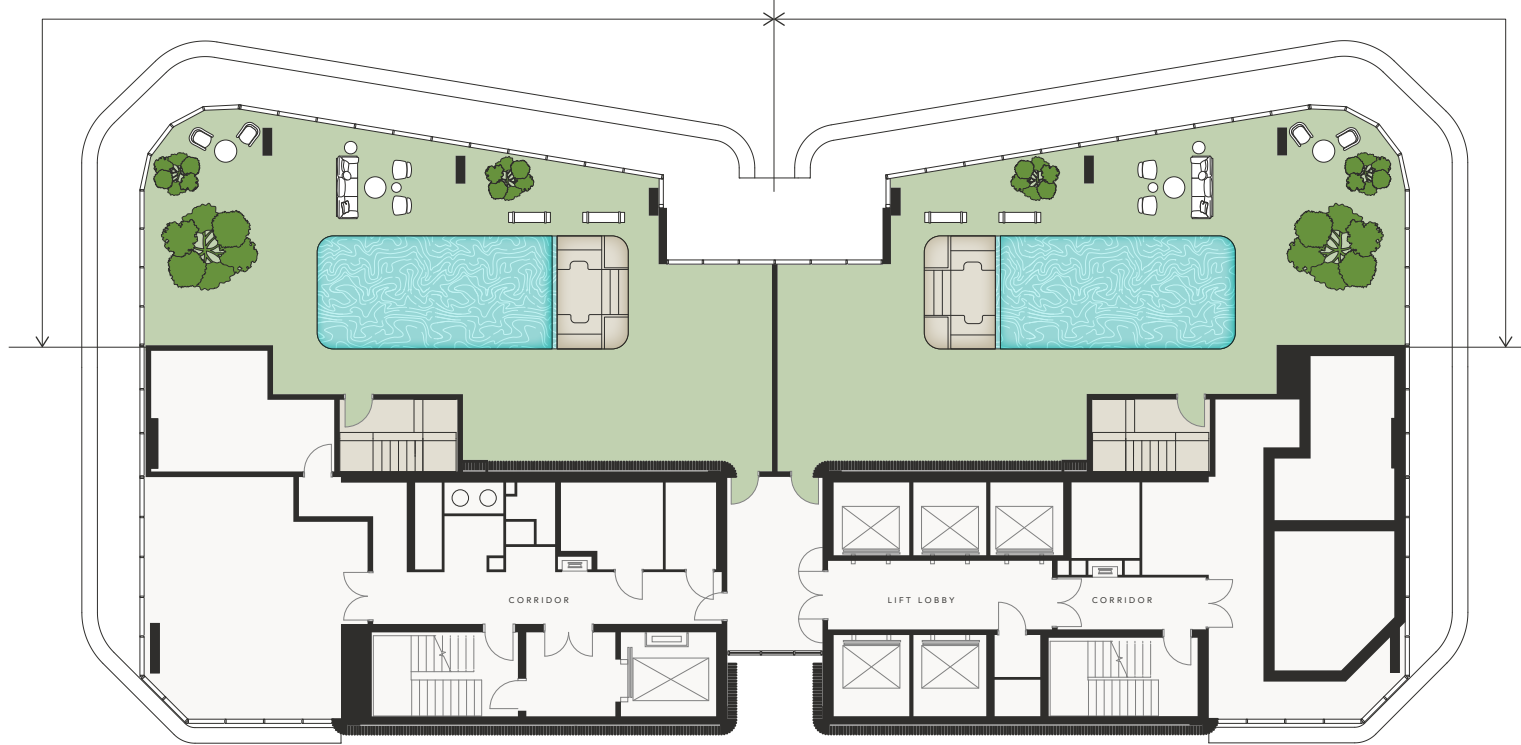

D3 &  
Ras Al Khor View

4BED+MAID  
PENTHOUSE B  
UNIT 3702

4BED+MAID  
PENTHOUSE A  
UNIT 3701

Pool, Canal &  
SZR Skyline View

D3 Community View

Panoramic Canal &  
Burj Khalifa View

D3 &  
Ras Al Khor View

4BED+MAID  
PENTHOUSE B  
UNIT 3702

Pool, Canal &  
SZR Skyline View

4BED+MAID  
PENTHOUSE A  
UNIT 3701

D3 Community View

Panoramic Canal &  
Burj Khalifa View

4BED+MAID  
PENTHOUSE B BALCONY  
UNIT 3702

4BED+MAID  
PENTHOUSE A BALCONY  
UNIT 3701

D3 &  
Ras Al Khor View

Pool, Canal &  
SZR Skyline View

D3 Community View