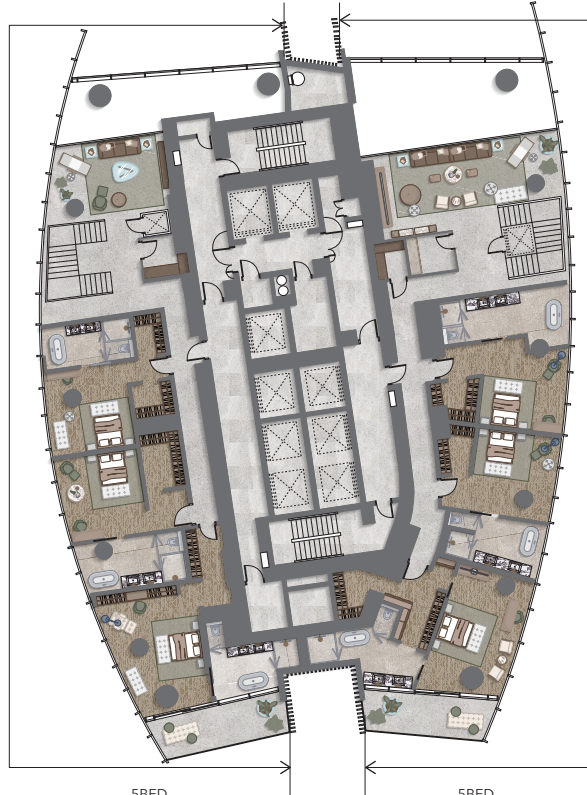

5BED
TRIPLEX A
UNIT 01
(MID)

5BED
TRIPLEX B
UNIT 02
(MID)

MID LEVEL 121

5BED
TRIPLEX A1
UNIT 01
(MID)

5BED
TRIPLEX B1
UNIT 02
(MID)