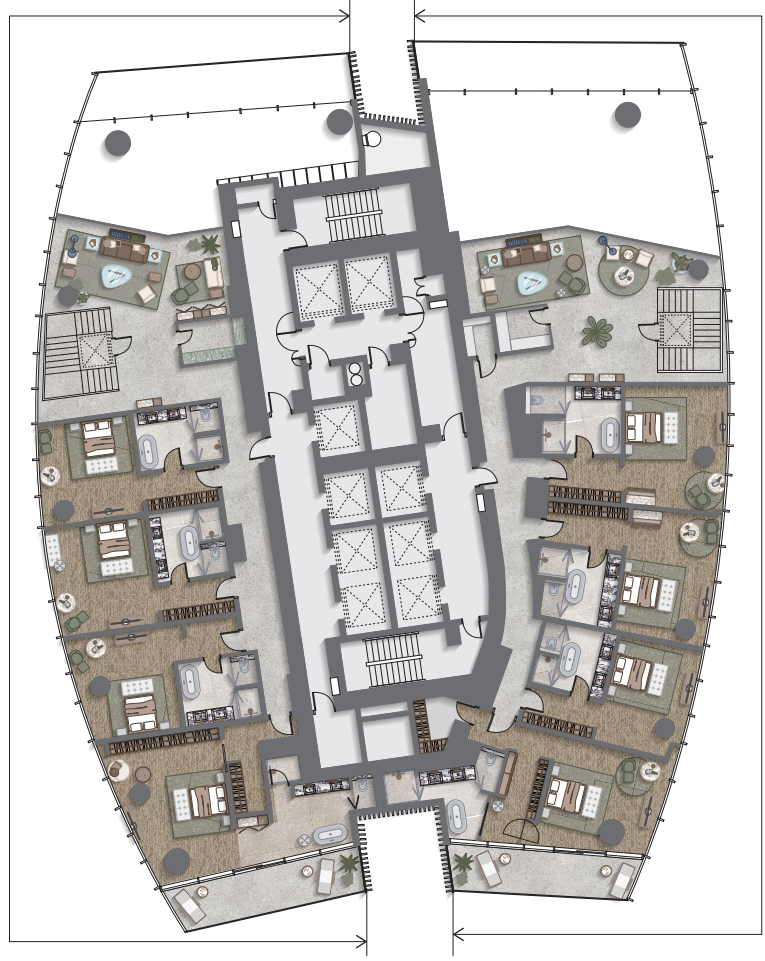

SEA / SKYLINE / PALM

4BED  
TYPE D  
UNIT 01

4BED  
TYPE E  
UNIT 02

GOLF / CITY URBAN

SEA / SKYLINE / PALM

SEA / SKYLINE / PALM

LOWER LEVEL 111

UPPER LEVEL 112

4BED  
DUPLEX A  
UNIT 01  
(LOWER)

4BED  
DUPLEX B  
UNIT 02  
(LOWER)

4BED  
DUPLEX A  
UNIT 01  
(UPPER)

4BED  
DUPLEX B  
UNIT 02  
(UPPER)

GOLF / CITY URBAN

SEA / SKYLINE / PALM

LOWER LEVEL 113

UPPER LEVEL 114

4BED  
DUPLEX A1  
UNIT 01  
(LOWER)

4BED  
DUPLEX B1  
UNIT 02  
(LOWER)

4BED  
DUPLEX A1  
UNIT 01  
(UPPER)

4BED  
DUPLEX B1  
UNIT 02  
(UPPER)

GOLF / CITY URBAN

SEA / SKYLINE / PALM

LOWER LEVEL 115

UPPER LEVEL 116