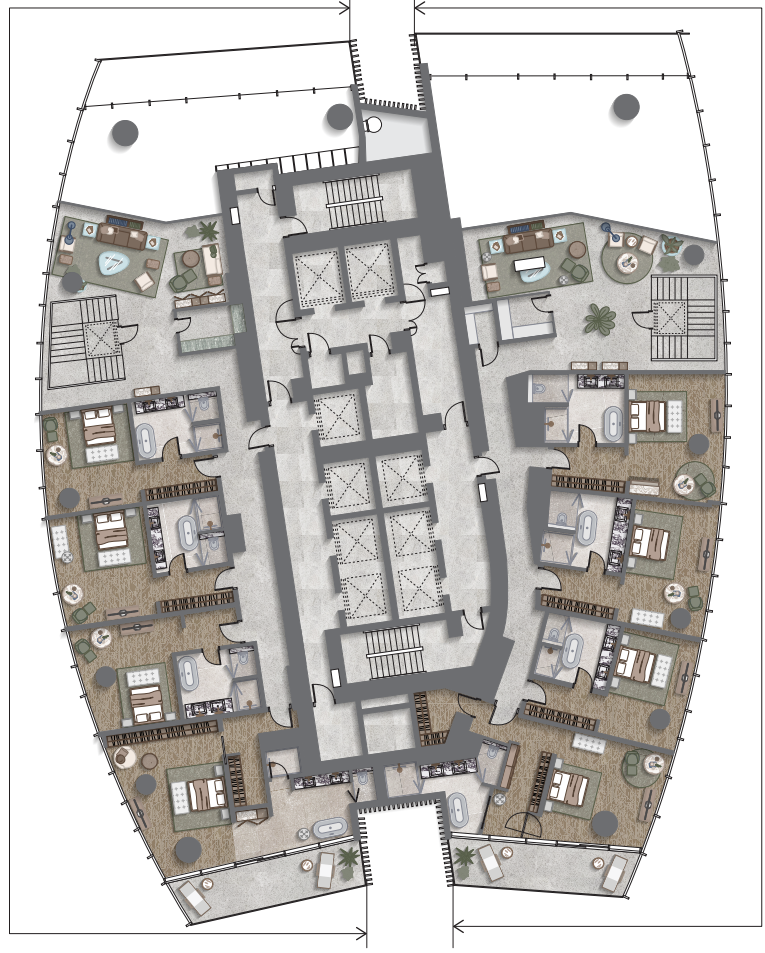

4BED  
DUPLEX A  
UNIT 01  
(LOWER)

4BED  
DUPLEX B  
UNIT 02  
(LOWER)

4BED  
DUPLEX A  
UNIT 01  
(UPPER)

4BED  
DUPLEX B  
UNIT 02  
(UPPER)

GOLF / CITY URBAN

SEA / SKYLINE / PALM

LOWER LEVEL 113

UPPER LEVEL 114

4BED  
DUPLEX A1  
UNIT 01  
(LOWER)

4BED  
DUPLEX B1  
UNIT 02  
(LOWER)

4BED  
DUPLEX A1  
UNIT 01  
(UPPER)

4BED  
DUPLEX B1  
UNIT 02  
(UPPER)

GOLF / CITY URBAN

SEA / SKYLINE / PALM

LOWER LEVEL 115

UPPER LEVEL 116