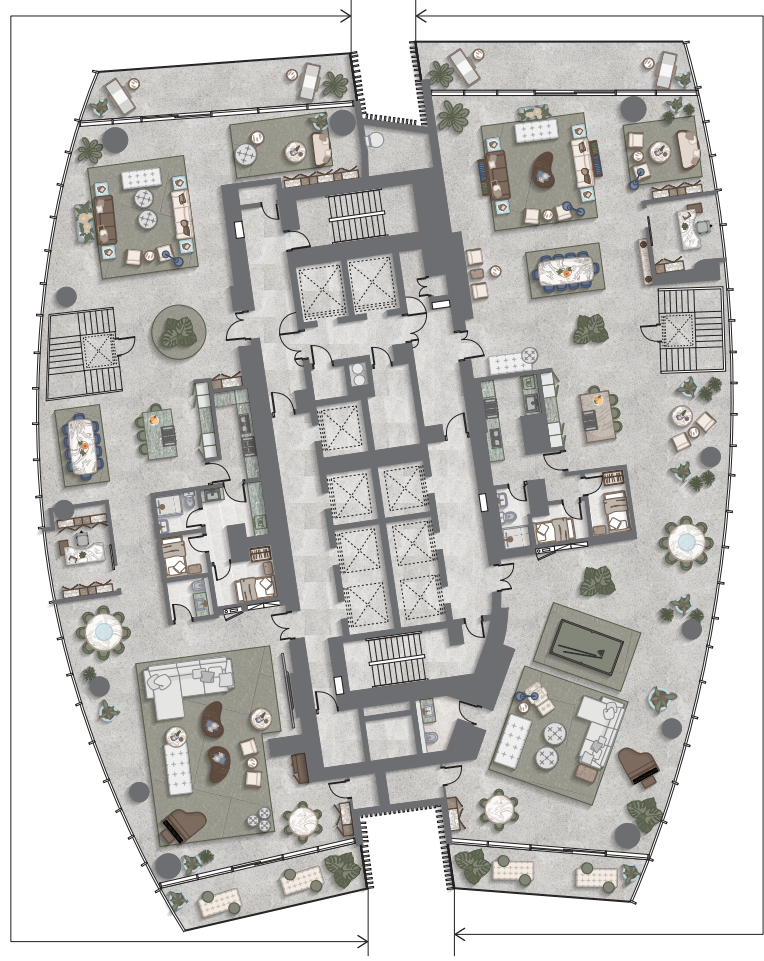

SEA / SKYLINE / PALM

4BED  
TYPE D  
UNIT 01

4BED  
TYPE E  
UNIT 02

GOLF / CITY URBAN

SEA / SKYLINE / PALM

SEA / SKYLINE / PALM

LOWER LEVEL 111

UPPER LEVEL 112

4BED  
DUPLEX A  
UNIT 01  
(LOWER)

4BED  
DUPLEX B  
UNIT 02  
(LOWER)

4BED  
DUPLEX A  
UNIT 01  
(UPPER)

4BED  
DUPLEX B  
UNIT 02  
(UPPER)

GOLF / CITY URBAN

SEA / SKYLINE / PALM

LOWER LEVEL 113

UPPER LEVEL 114

4BED  
DUPLEX A1  
UNIT 01  
(LOWER)

4BED  
DUPLEX B1  
UNIT 02  
(LOWER)

4BED  
DUPLEX A1  
UNIT 01  
(UPPER)

4BED  
DUPLEX B1  
UNIT 02  
(UPPER)

GOLF / CITY URBAN

SEA / SKYLINE / PALM

LOWER LEVEL 115

UPPER LEVEL 116