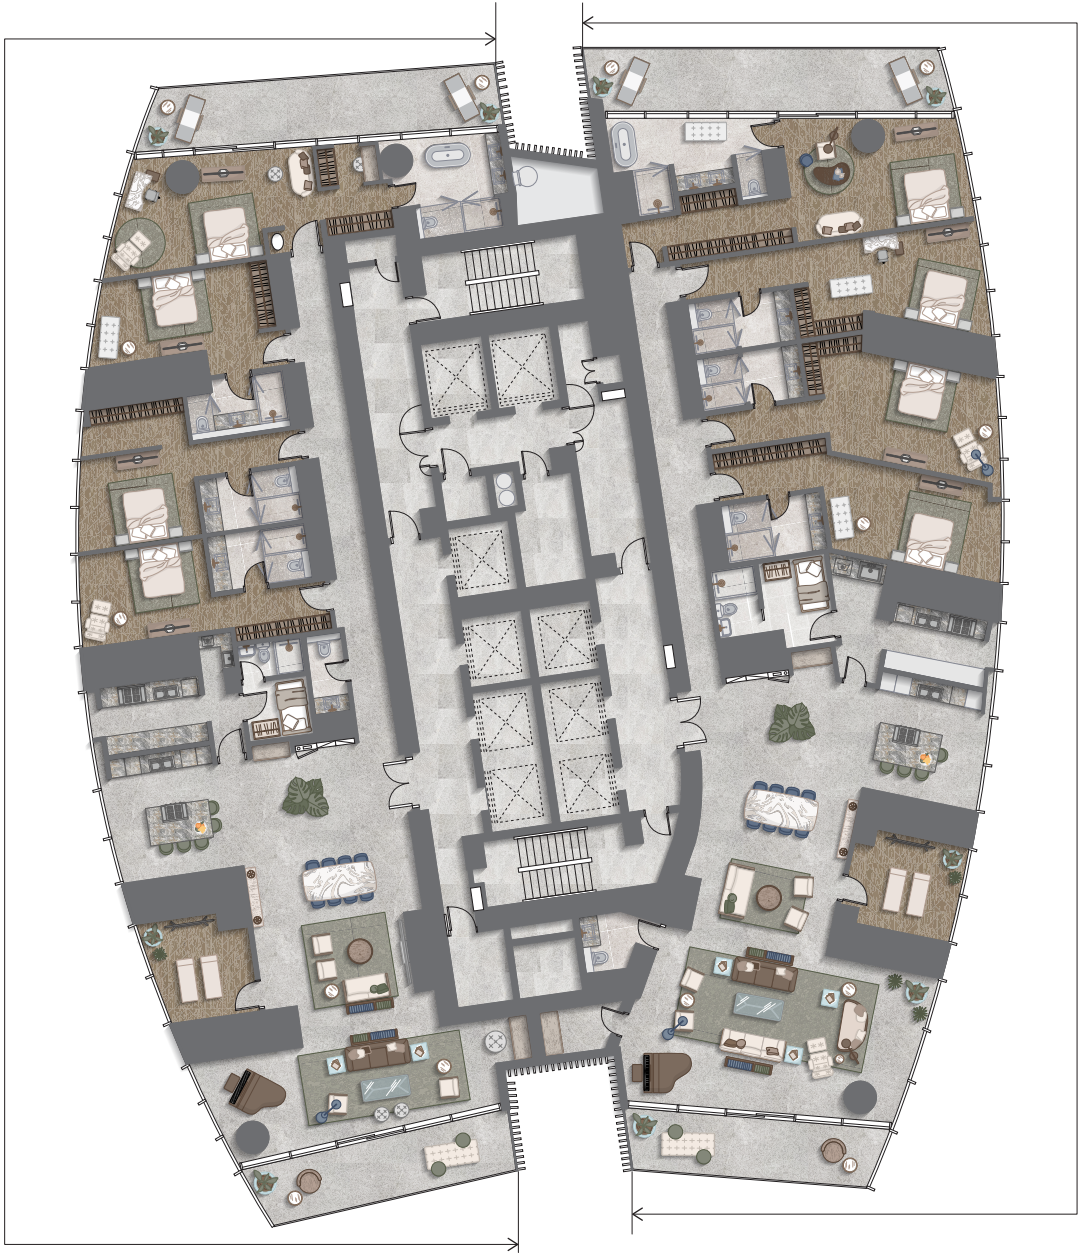

SEA / SKYLINE / PALM

GOLF / CITY URBAN

SEA / SKYLINE / PALM

GOLF / CITY URBAN

SEA / SKYLINE / PALM

4BED  
TYPE B  
UNIT 01

4BED  
TYPE C  
UNIT 02

GOLF / CITY URBAN

SEA / SKYLINE / PALM

4BED  
TYPE D  
UNIT 01

4BED  
TYPE E  
UNIT 02

GOLF / CITY URBAN

SEA / SKYLINE / PALM

SEA / SKYLINE / PALM

LOWER LEVEL 111

UPPER LEVEL 112

4BED  
DUPLEX A  
UNIT 01  
(LOWER)

4BED  
DUPLEX B  
UNIT 02  
(LOWER)

4BED  
DUPLEX A  
UNIT 01  
(UPPER)

4BED  
DUPLEX B  
UNIT 02  
(UPPER)

GOLF / CITY URBAN

SEA / SKYLINE / PALM

LOWER LEVEL 113

UPPER LEVEL 114