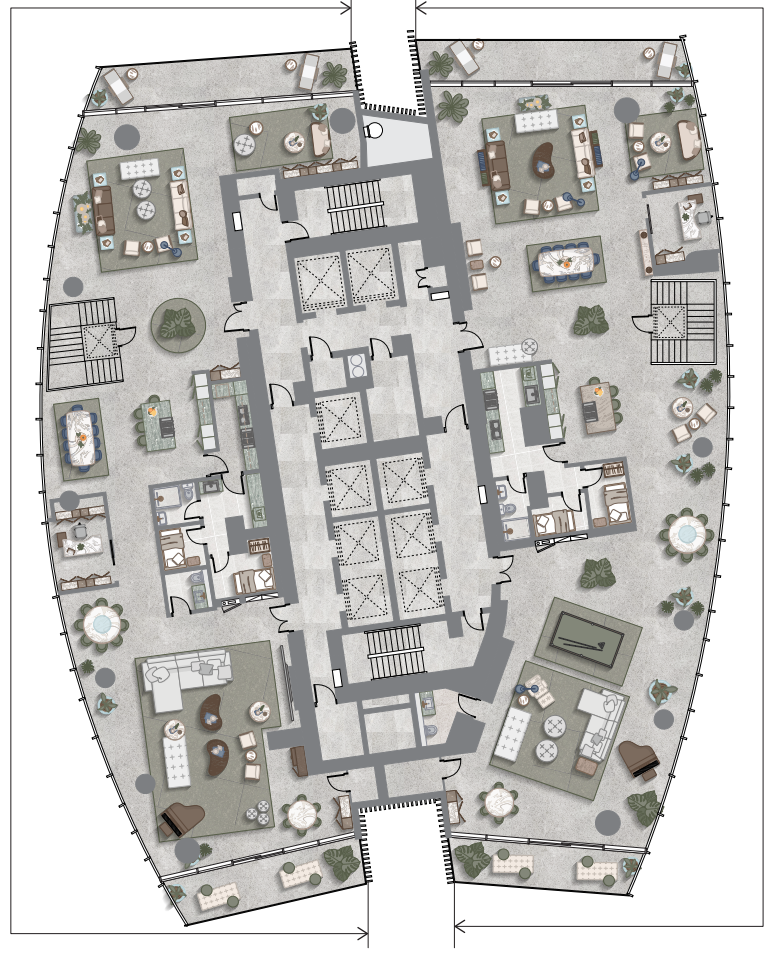

4BED  
DUPLEX A  
UNIT 01  
(LOWER)

4BED  
DUPLEX B  
UNIT 02  
(LOWER)

4BED  
DUPLEX A  
UNIT 01  
(UPPER)

4BED  
DUPLEX B  
UNIT 02  
(UPPER)

GOLF / CITY URBAN

SEA / SKYLINE / PALM

LOWER LEVEL 113

UPPER LEVEL 114

4BED  
DUPLEX A1  
UNIT 01  
(LOWER)

4BED  
DUPLEX B1  
UNIT 02  
(LOWER)

4BED  
DUPLEX A1  
UNIT 01  
(UPPER)

4BED  
DUPLEX B1  
UNIT 02  
(UPPER)

GOLF / CITY URBAN

SEA / SKYLINE / PALM

LOWER LEVEL 115

UPPER LEVEL 116