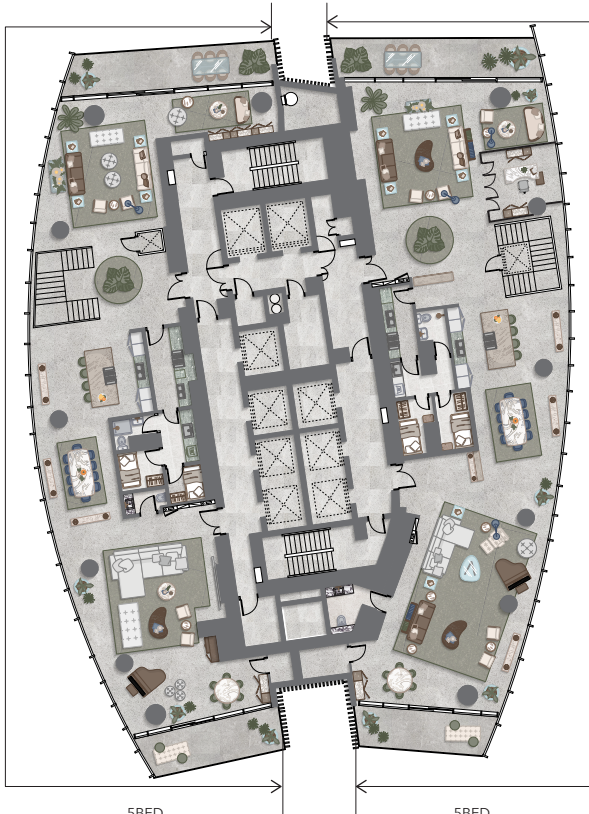

5BED  
TRIPLEX B  
UNIT 02  
(MID)

5BED  
TRIPLEX A  
UNIT 01  
(UPPER)

5BED  
TRIPLEX B  
UNIT 02  
(UPPER)

GOLF / CITY URBAN

SEA / SKYLINE / PALM

LOWER LEVEL 120

5BED  
TRIPLEX A1  
UNIT 01  
(LOWER)

5BED  
TRIPLEX B1  
UNIT 02  
(LOWER)