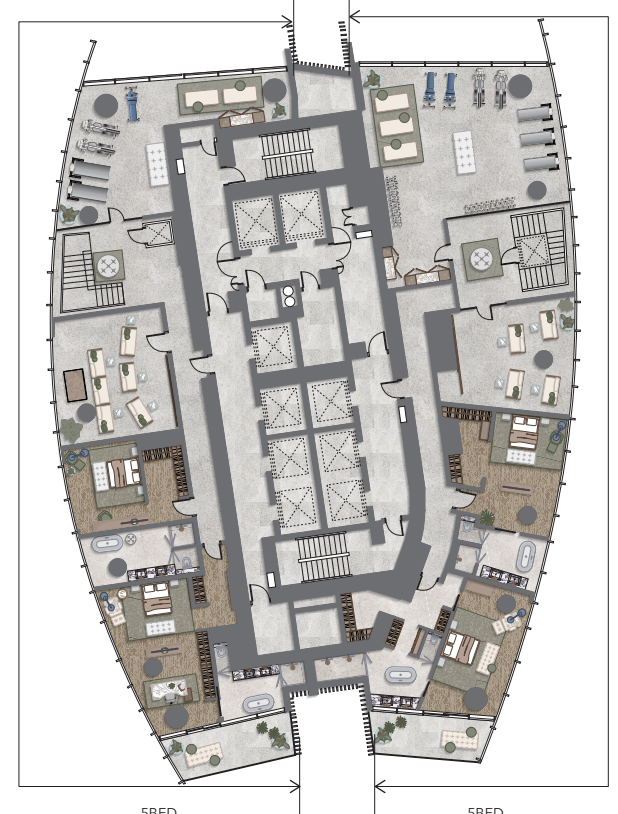

5BED
TRIPLEX A
UNIT 01
(UPPER)

5BED
TRIPLEX B
UNIT 02
(UPPER)

UPPER LEVEL 122

5BED
TRIPLEX A1
UNIT 01
(UPPER)

5BED
TRIPLEX B1
UNIT 02
(UPPER)

GOLF / CITY URBAN