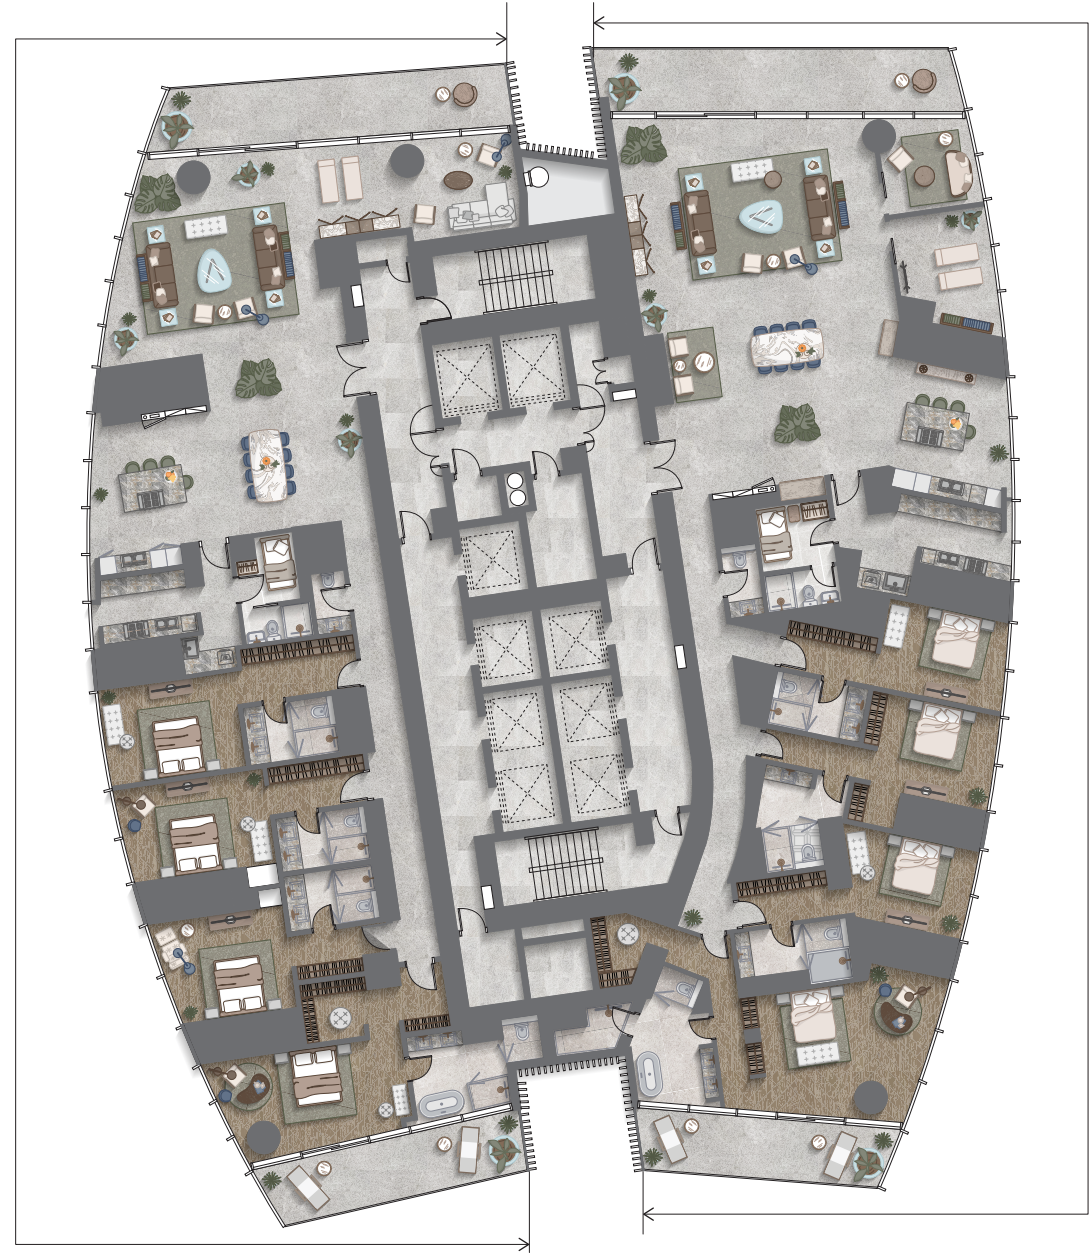

SEA / SKYLINE / PALM

GOLF / CITY URBAN

SEA / SKYLINE / PALM

GOLF / CITY URBAN

SEA / SKYLINE / PALM

4BED  
TYPE B  
UNIT 01

4BED  
TYPE C  
UNIT 02

GOLF / CITY URBAN

SEA / SKYLINE / PALM

4BED  
TYPE D  
UNIT 01

4BED  
TYPE E  
UNIT 02

GOLF / CITY URBAN

SEA / SKYLINE / PALM

SEA / SKYLINE / PALM

LOWER LEVEL 111

UPPER LEVEL 112

4BED  
DUPLEX A  
UNIT 01  
(LOWER)

4BED  
DUPLEX B  
UNIT 02  
(LOWER)

4BED  
DUPLEX A  
UNIT 01  
(UPPER)

4BED  
DUPLEX B  
UNIT 02  
(UPPER)

GOLF / CITY URBAN

SEA / SKYLINE / PALM

LOWER LEVEL 113

UPPER LEVEL 114