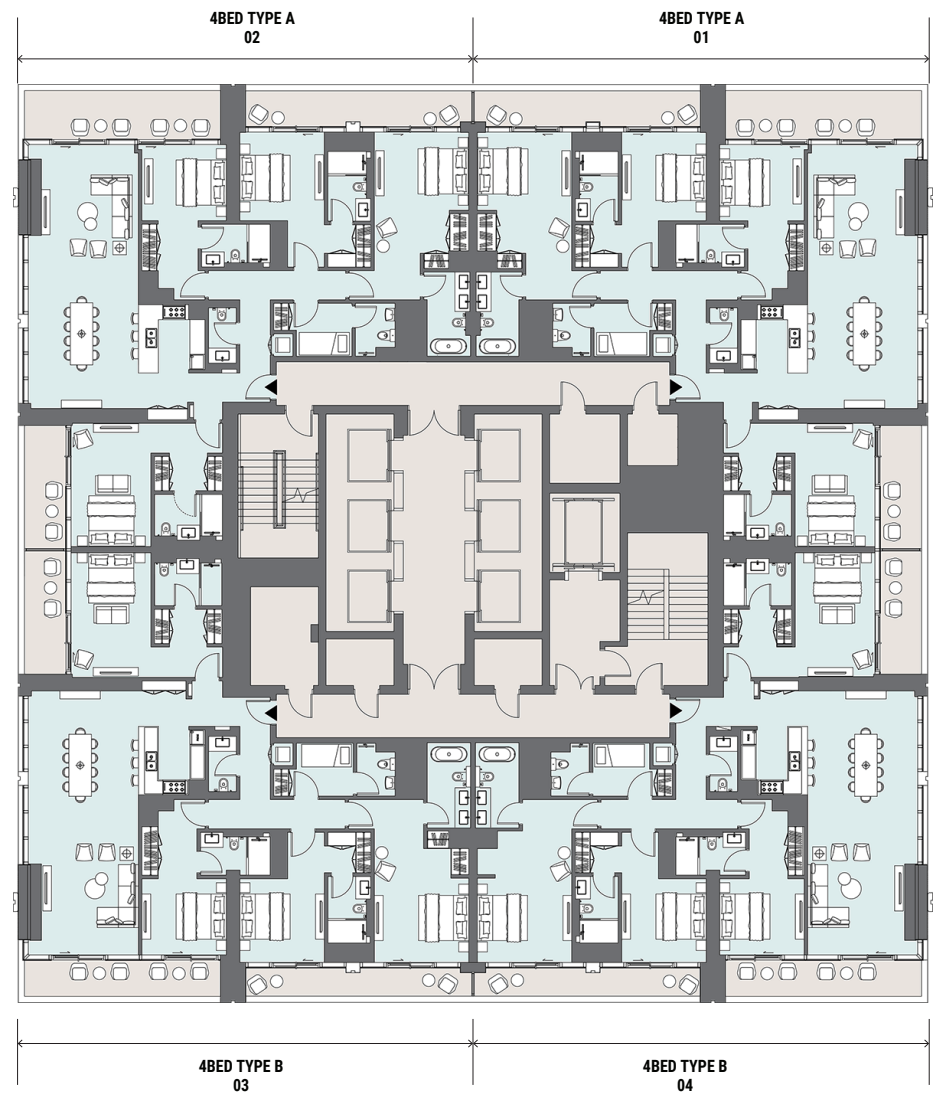

TOWER B KEYPLANS GROUND LEVEL

TOWER B KEYPLANS
PODIUM 2

TOWER B KEYPLANS

PODIUM 03

STUDIO TYPE G
01

1BED TYPE F
02

STUDIO TYPE G
03

2BED TYPE C
04

Loft View

TOWER B KEYPLANS

LEVEL 4

TOWER B KEYPLANS
LEVELS 5-6

TOWER B KEYPLANS

LEVELS 7-22

TOWER B KEYPLANS

LEVEL 23

Canal View

Burj Khalifa View

Canal View

TOWER B KEYPLANS

LEVELS 24-47

TOWER B KEYPLANS

LEVELS 49-50

TOWER B KEYPLANS

LEVEL 51

City/Skyline View

Canal View

Burj Khalifa View

PENTHOUSE A
01

PENTHOUSE B
02

Canal View