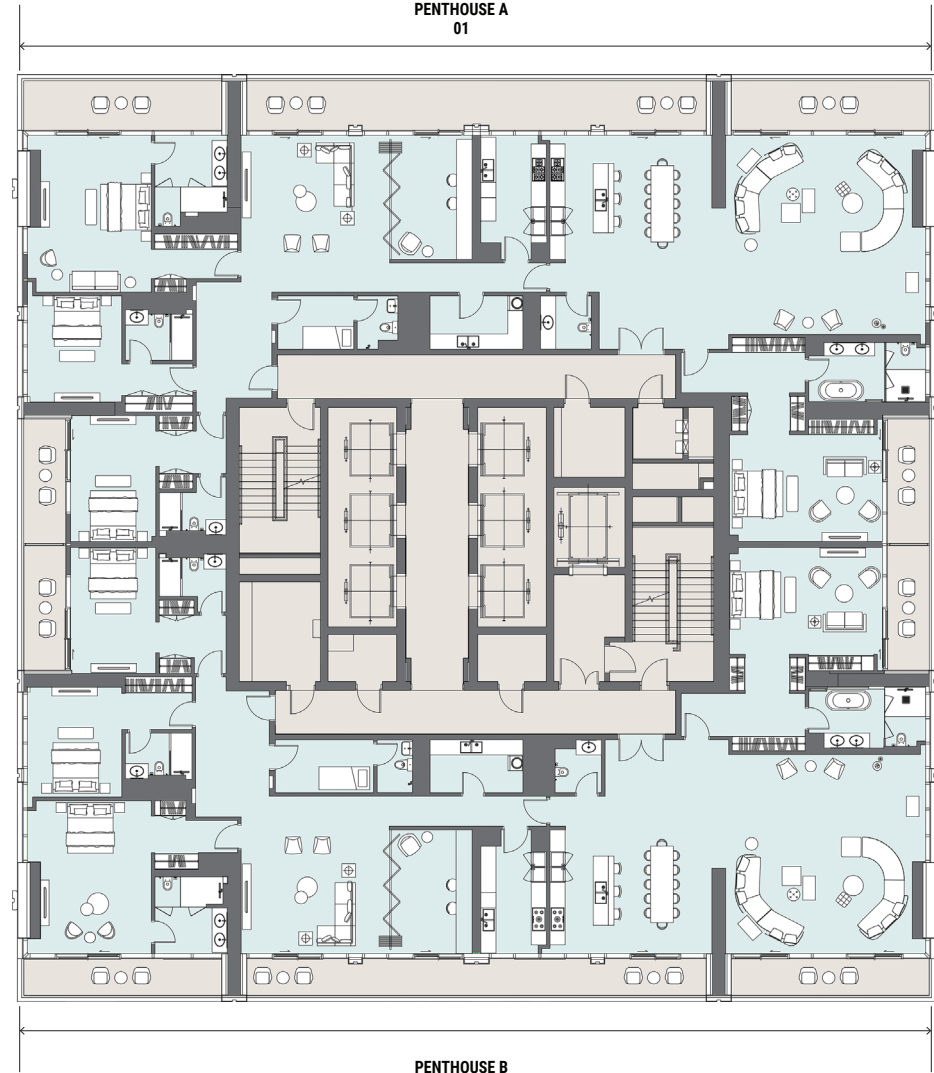

TOWER B KEYPLANS GROUND LEVEL

TOWER B KEYPLANS
PODIUM 2

TOWER B KEYPLANS

PODIUM 03

STUDIO TYPE G
01

1BED TYPE F
02

STUDIO TYPE G
03

2BED TYPE C
04

Loft View

TOWER B KEYPLANS

LEVEL 4

TOWER B KEYPLANS
LEVELS 5-6

TOWER B KEYPLANS

LEVELS 7-22

TOWER B KEYPLANS

LEVEL 23

Canal View

Burj Khalifa View

Canal View

TOWER B KEYPLANS

LEVELS 24-47

TOWER B KEYPLANS

LEVELS 49-50

TOWER B KEYPLANS

LEVEL 51

City/Skyline View

Canal View

Burj Khalifa View

PENTHOUSE A
01

PENTHOUSE B
02

Canal View