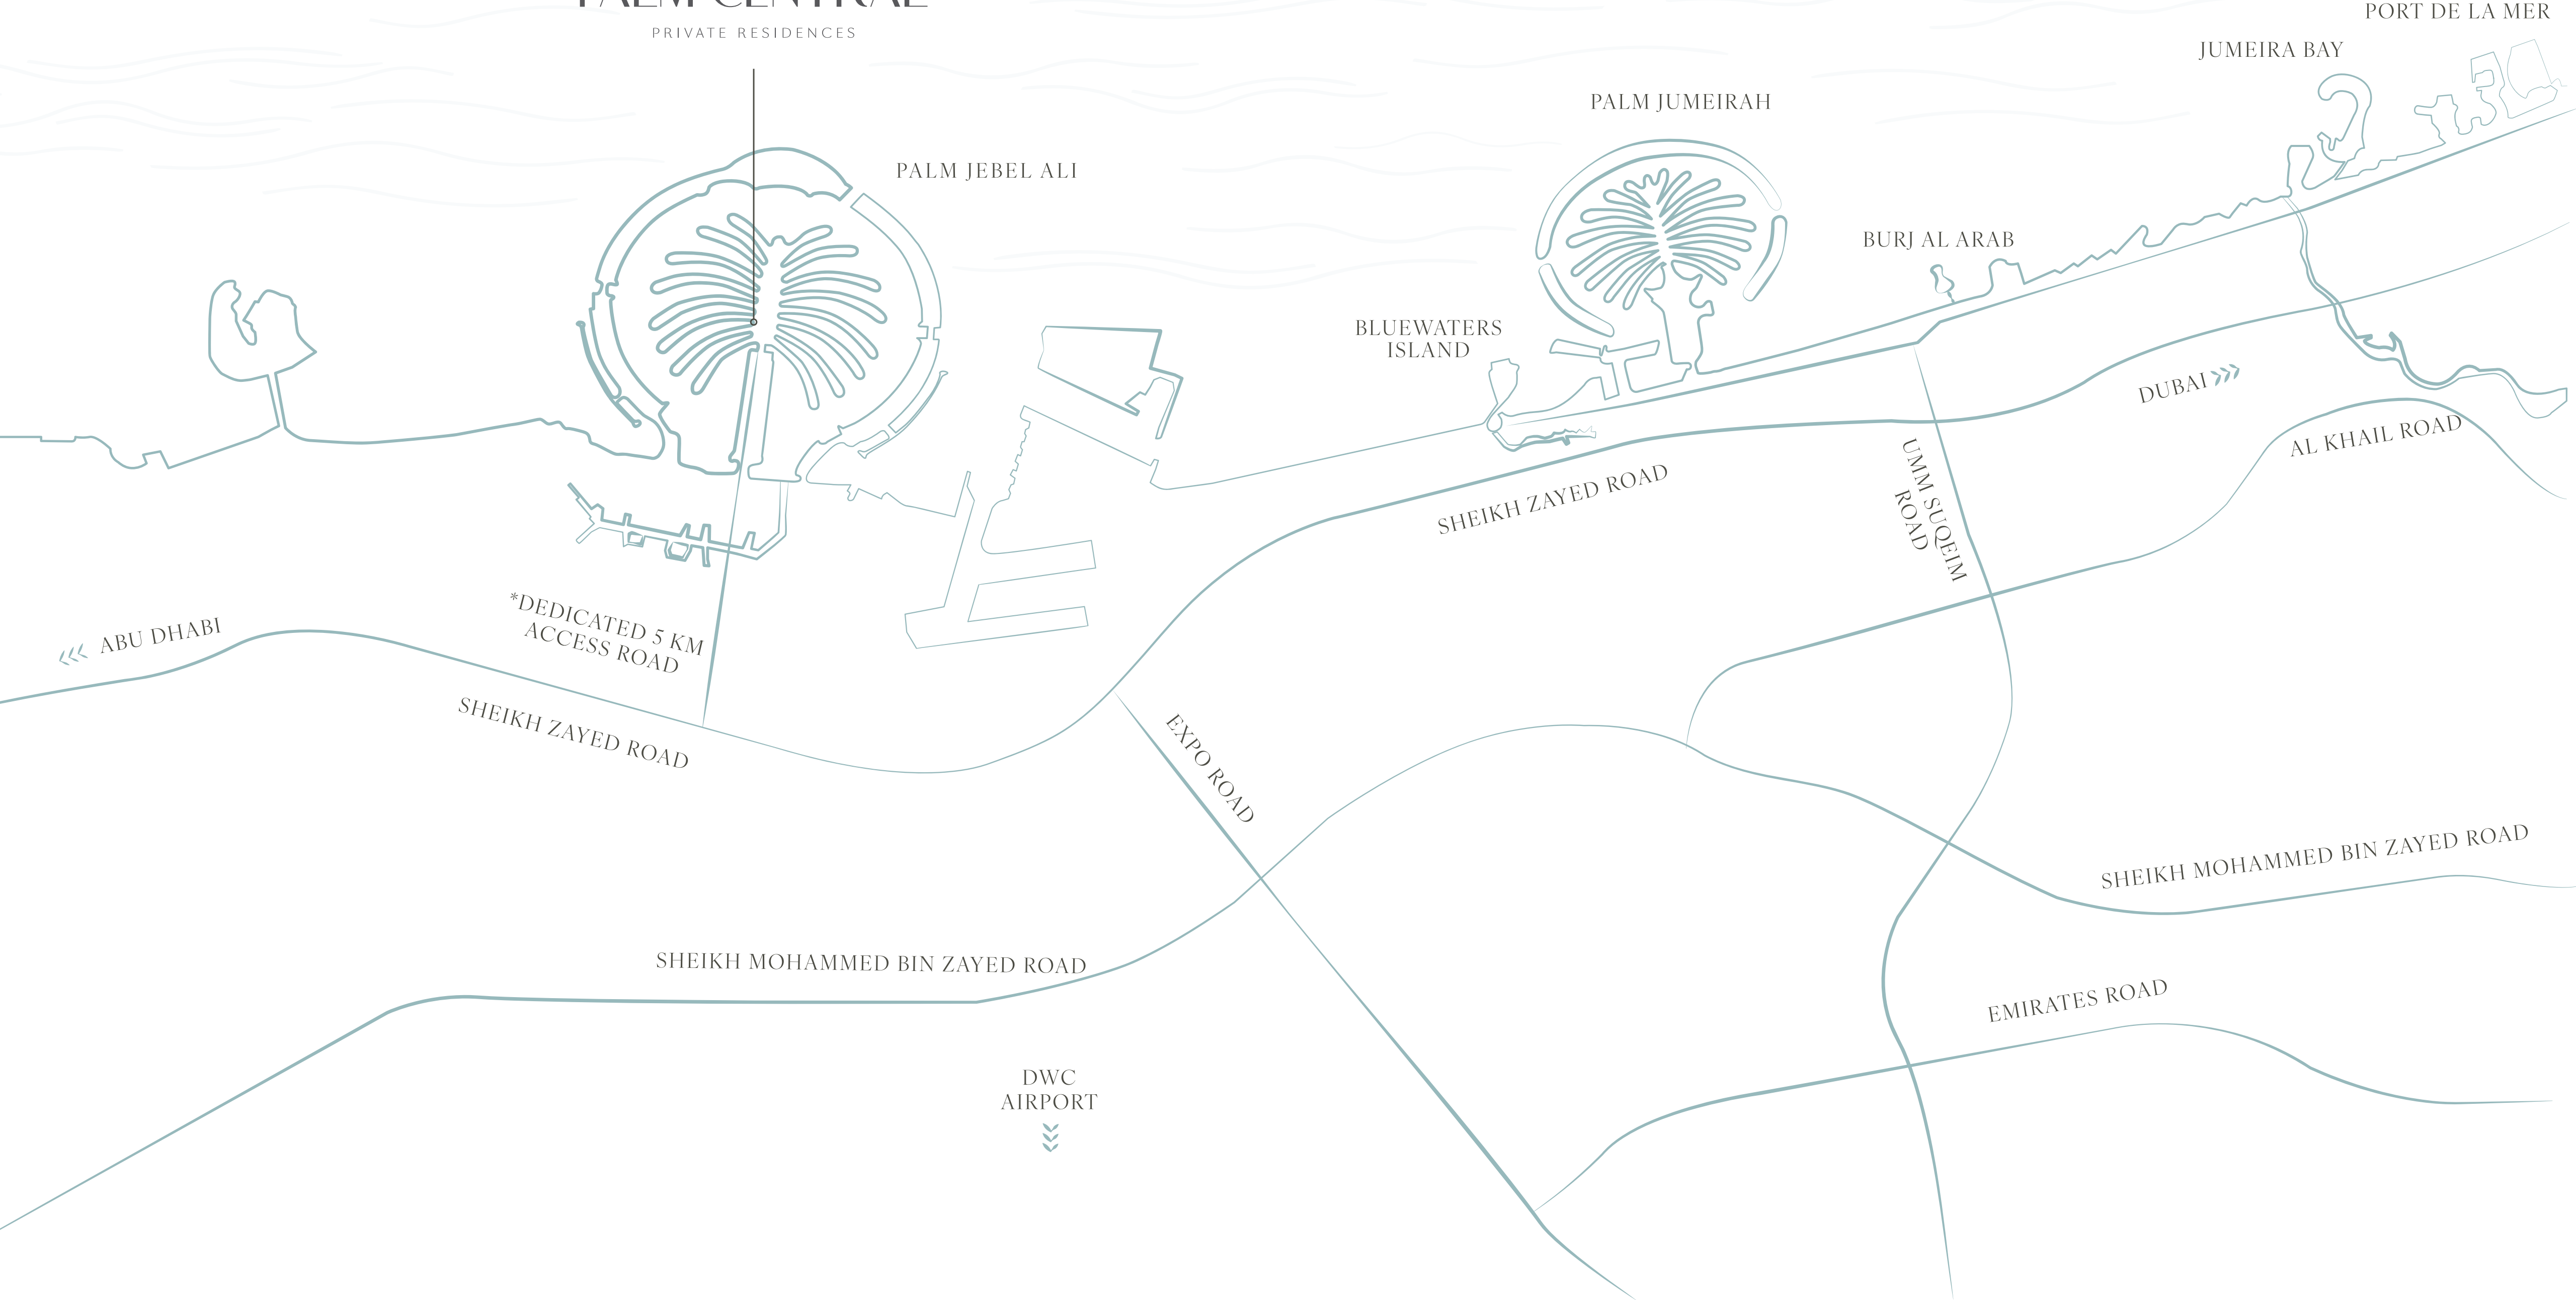

23 MIN TO BLUEWATERS ISLAND

25 MIN TO DWC AIRPORT

27 MIN TO MALL OF THE EMIRATES

28 MIN TO PALM JUMEIRAH

30 MIN TO BURJ AL ARAB

40 MIN TO DXB AIRPORT

PALM CENTRAL

PRIVATE RESIDENCES